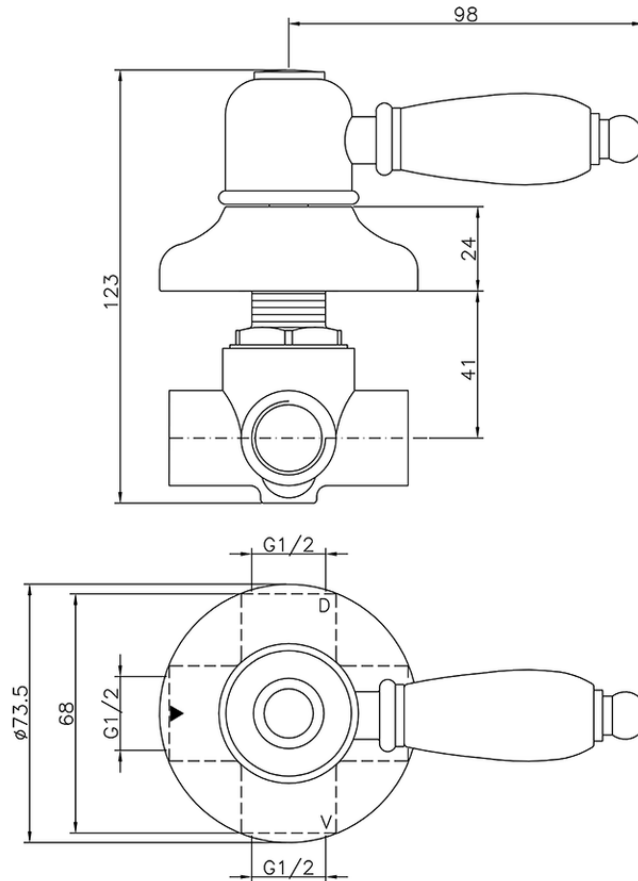

Deviatore incasso 2 uscite CROISETTE_653.CS01H.

653.CS01H.

<https://huberitalia.com/deviatore-incasso-2-uscite-croisette-653-cs01h>

2024-11-23