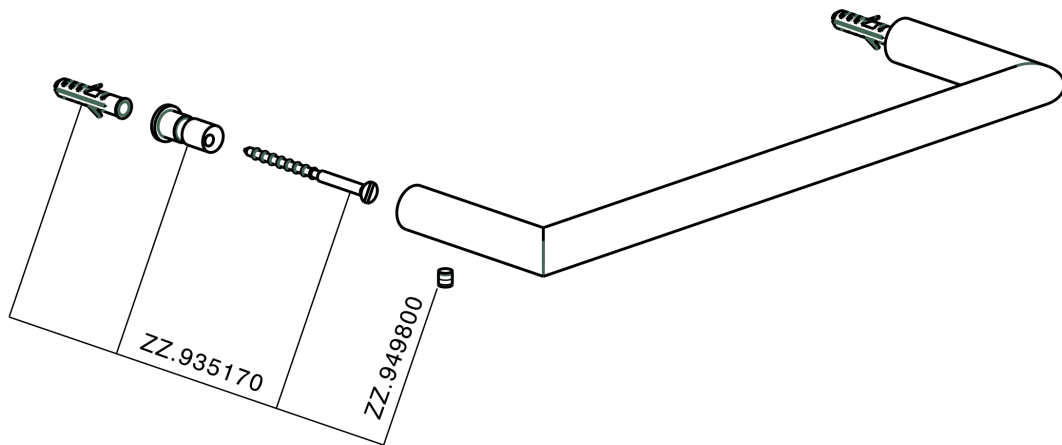

Porta salviette ACCESSORI BAGNO_SI090100

SI090100

<https://huberitalia.com/porta-salviette-accessori-bagno-si090100>

2024-11-21