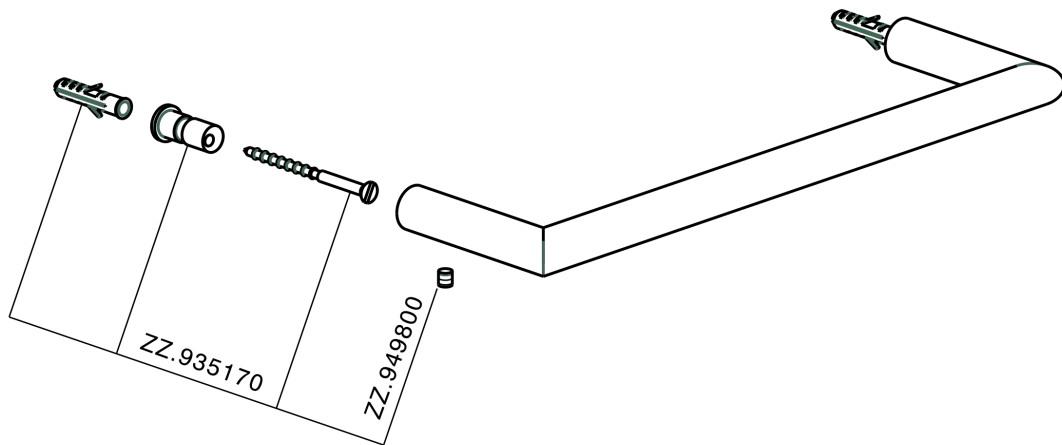

Porta salviette ACCESSORI BAGNO_SI090100

SI090100

<https://huberitalia.com/porta-salviette-accessori-bagno-si090100>

2024-11-23