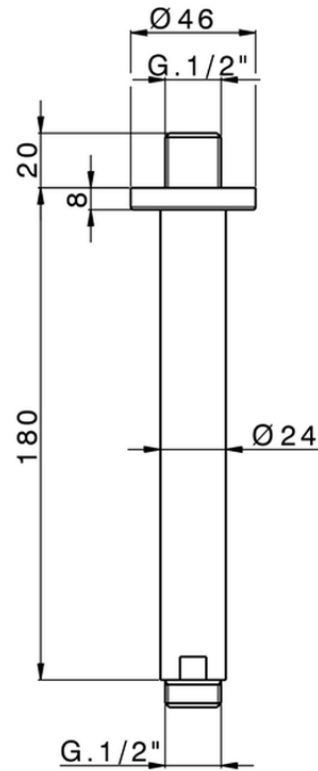

Braccio doccia a soffitto SHOWER_SS013250

SS013250

<https://www.huberitalia.com/braccio-doccia-a-soffitto-shower-ss013250>

2025-02-23