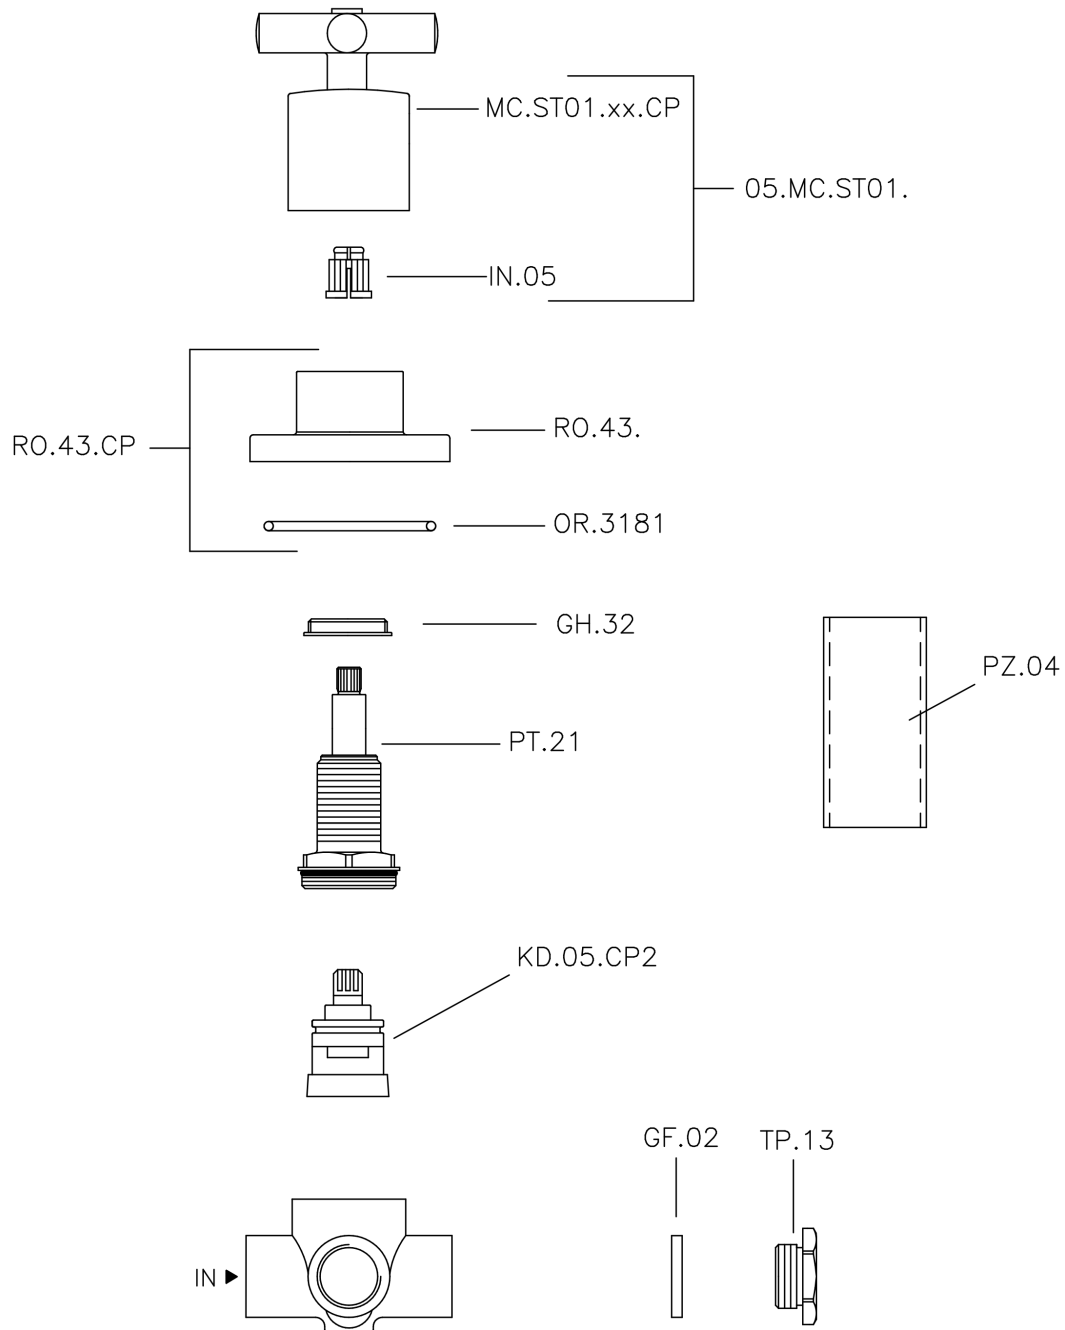

## Deviatore incasso 2 uscite SUITE\_653.ST01H.

653.ST01H.

<https://huberitalia.com/deviatore-incasso-2-uscite-suite-653-st01h>

2024-11-23