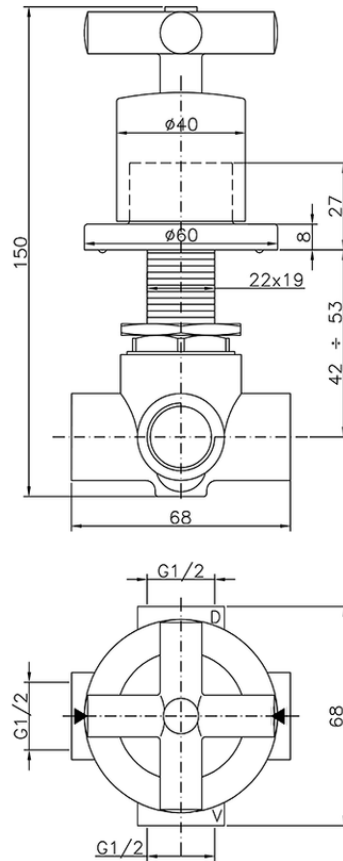

Deviatore incasso 2 uscite SUITE_653.ST01H.

653.ST01H.

<https://huberitalia.com/deviatore-incasso-2-uscite-suite-653-st01h>

2024-11-23