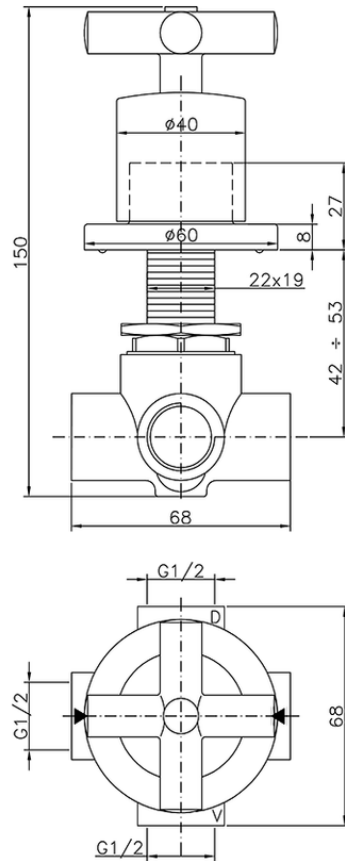

Deviatore incasso 2 uscite SUITE_653.ST01H.

653.ST01H.

<https://huberitalia.com/deviatore-incasso-2-uscite-suite-653-st01h>

2024-11-21