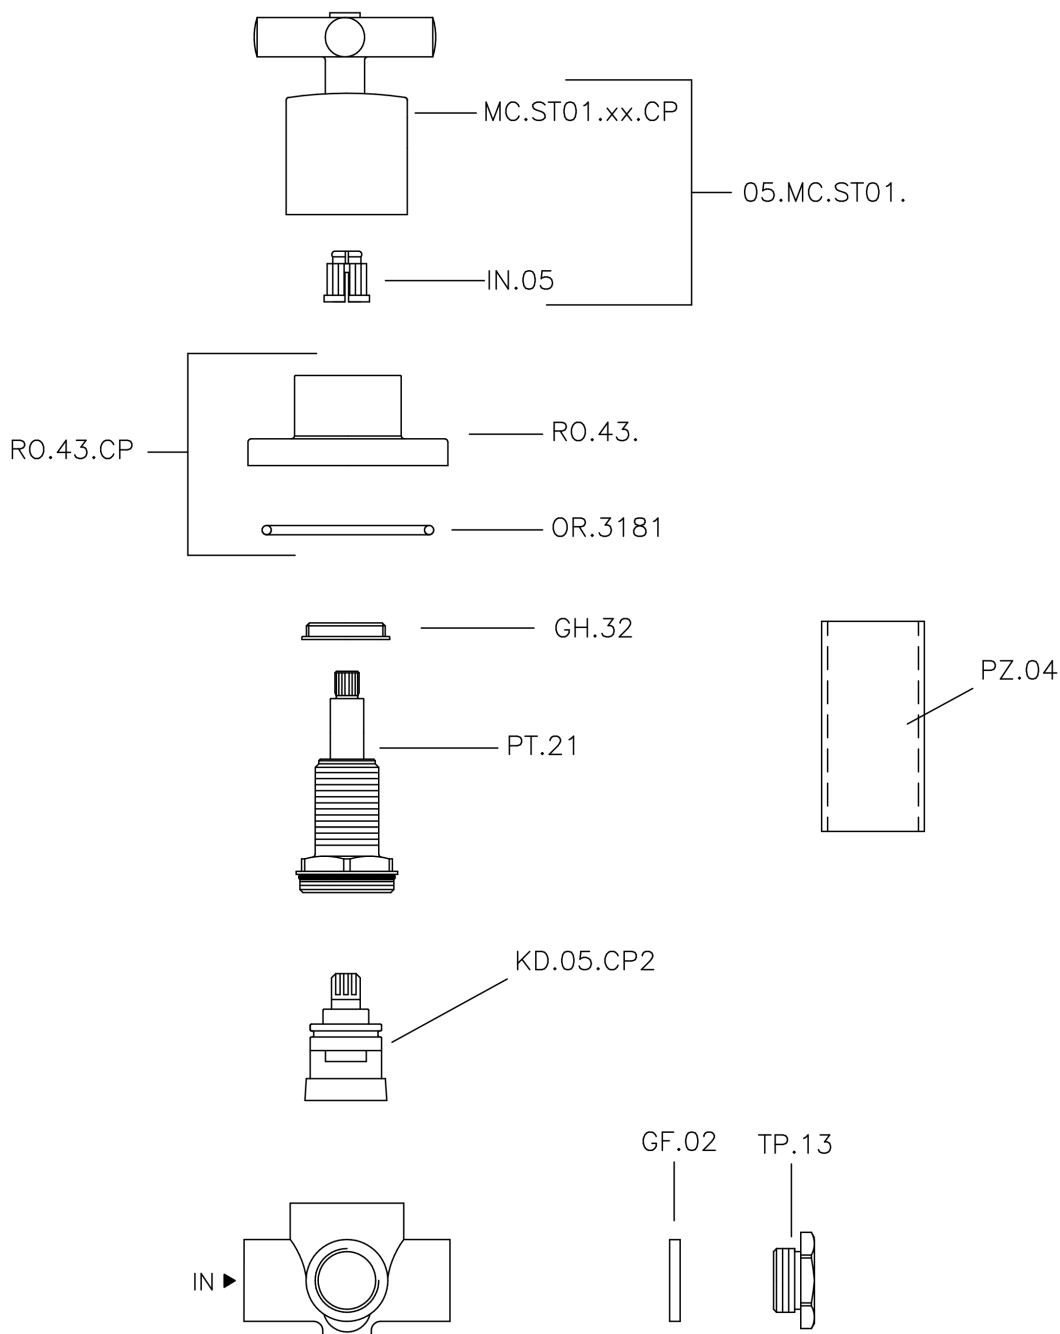

Deviatore incasso 2 uscite SUITE_653.ST01H.

653.ST01H.

<https://huberitalia.com/deviatore-incasso-2-uscite-suite-653-st01h>

2024-11-21