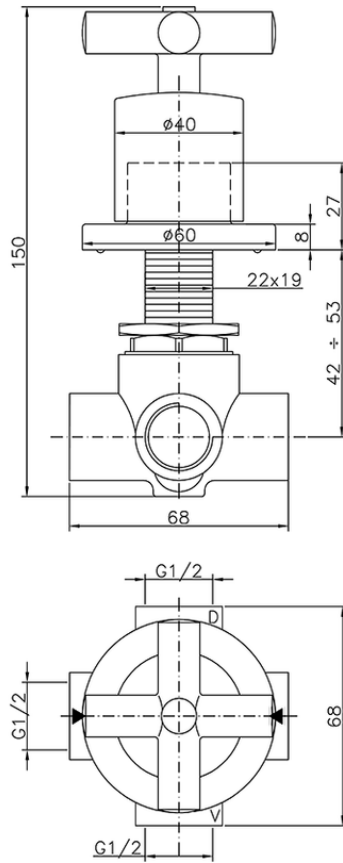

Deviatore incasso 2 uscite SUITE_653.ST01H.

653.ST01H.

<https://huberitalia.com/deviatore-incasso-2-uscite-suite-653-st01h>

2024-11-23