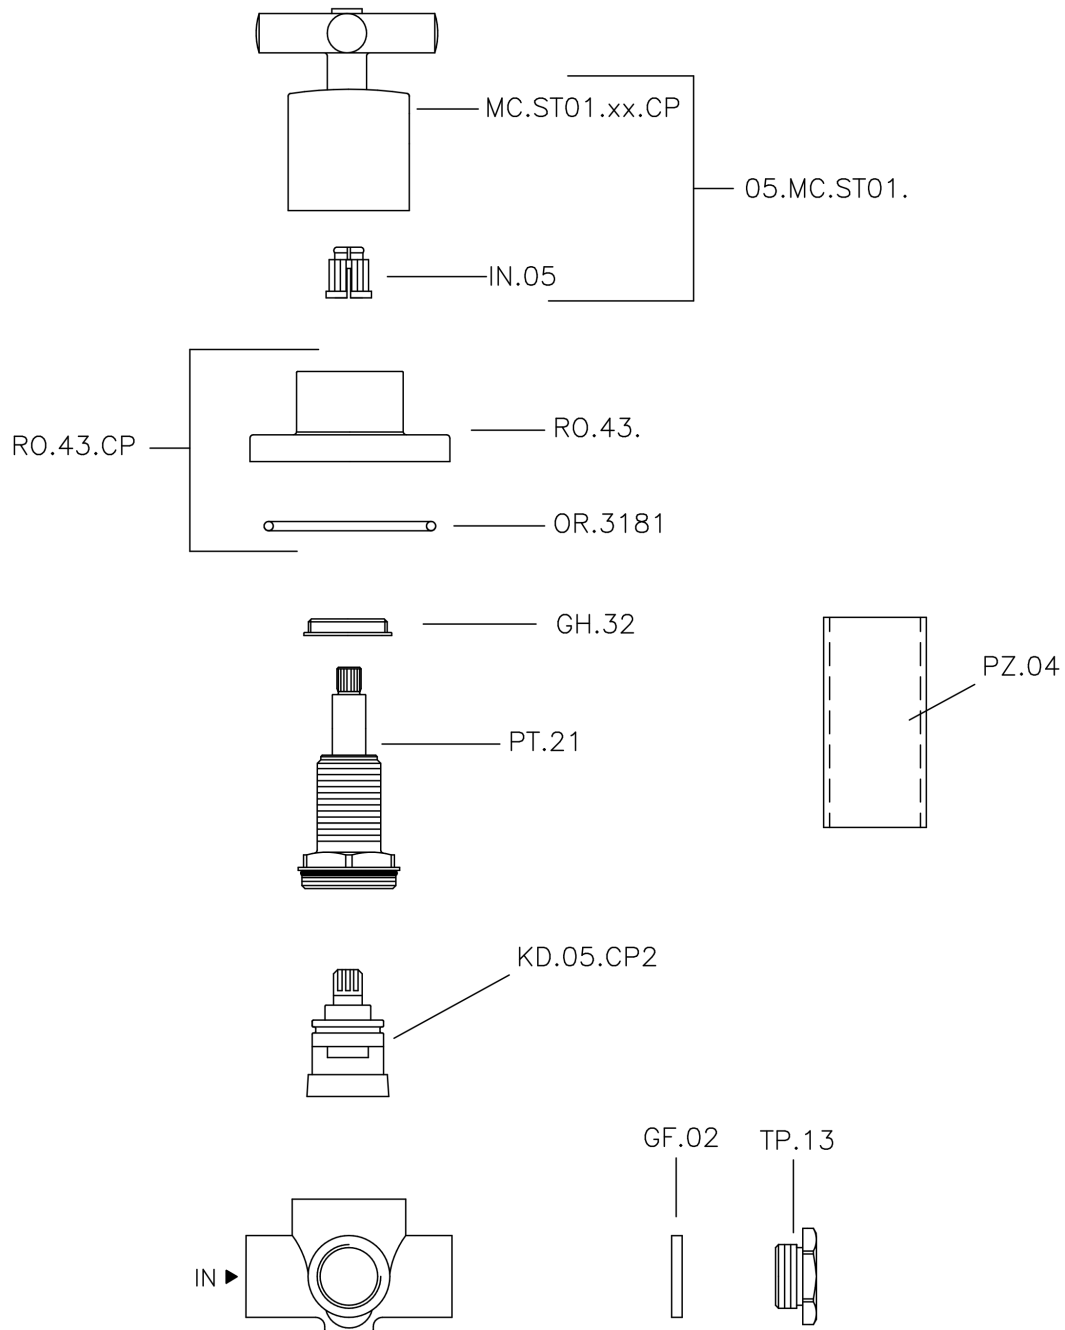

Deviatore incasso 2 uscite SUITE_653.ST01H.

653.ST01H.

<https://huberitalia.com/deviatore-incasso-2-uscite-suite-653-st01h>

2024-11-21