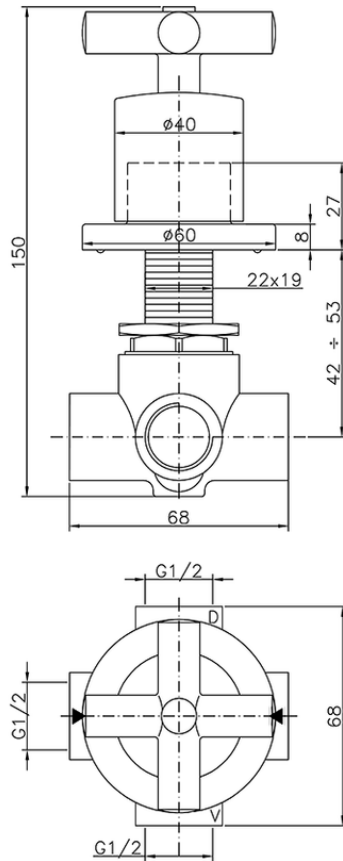

Deviatore incasso 2 uscite SUITE_653.ST01H.

653.ST01H.

<https://huberitalia.com/deviatore-incasso-2-uscite-suite-653-st01h>

2024-11-21