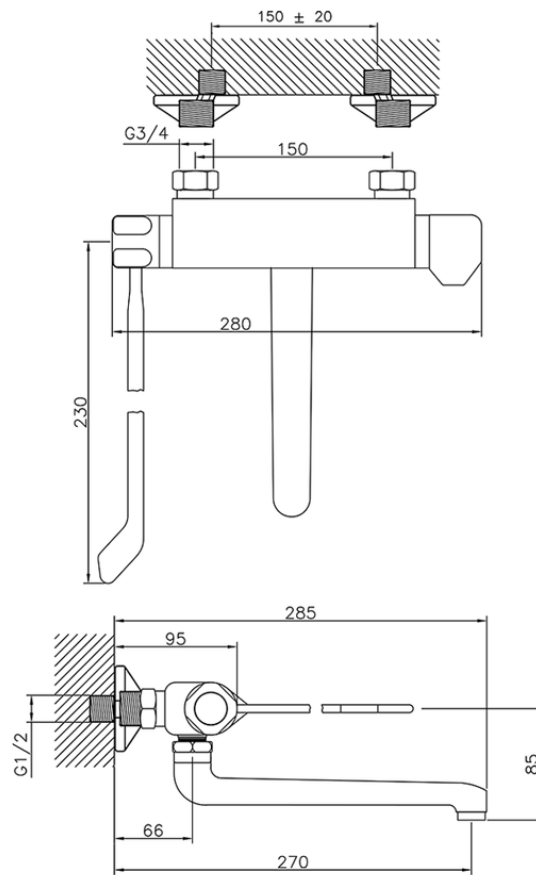

Miscelatore termostatico lavello a parete CLINIC&TECHNICAL_CLT70020

CLT70020

<https://www.huberitalia.com/miscelatore-termostatico-lavello-a-parete-clinicttechnical-clt70020>

2025-02-22