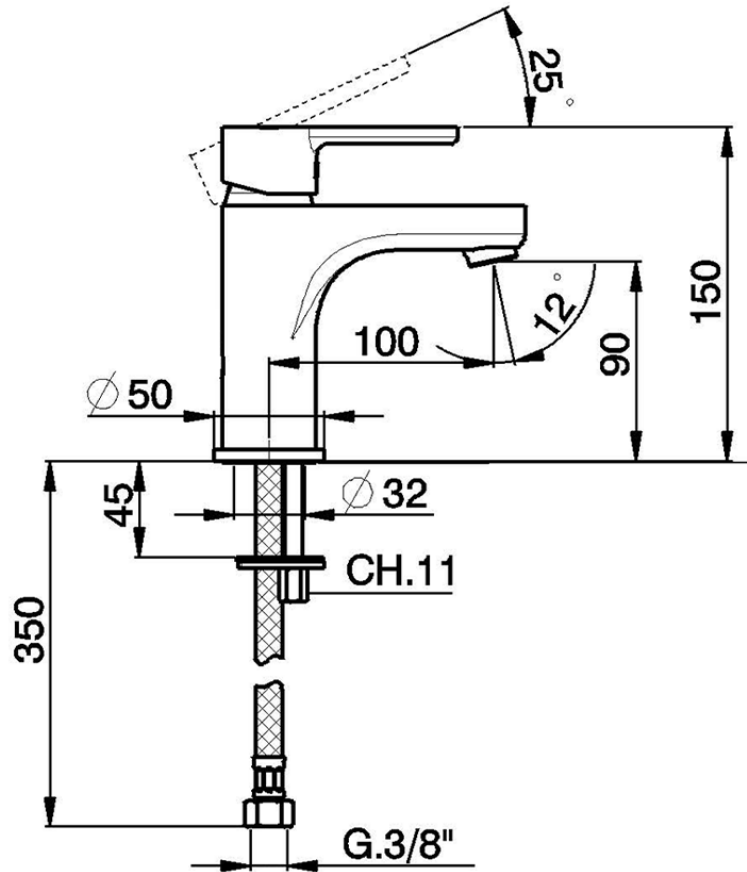

Miscelatore monocomando lavabo large EnergySave H2_H2000505

H2000505

<https://huberitalia.com/miscelatore-monocomando-lavabo-large-energysave-h2-h2000505>

2024-11-23