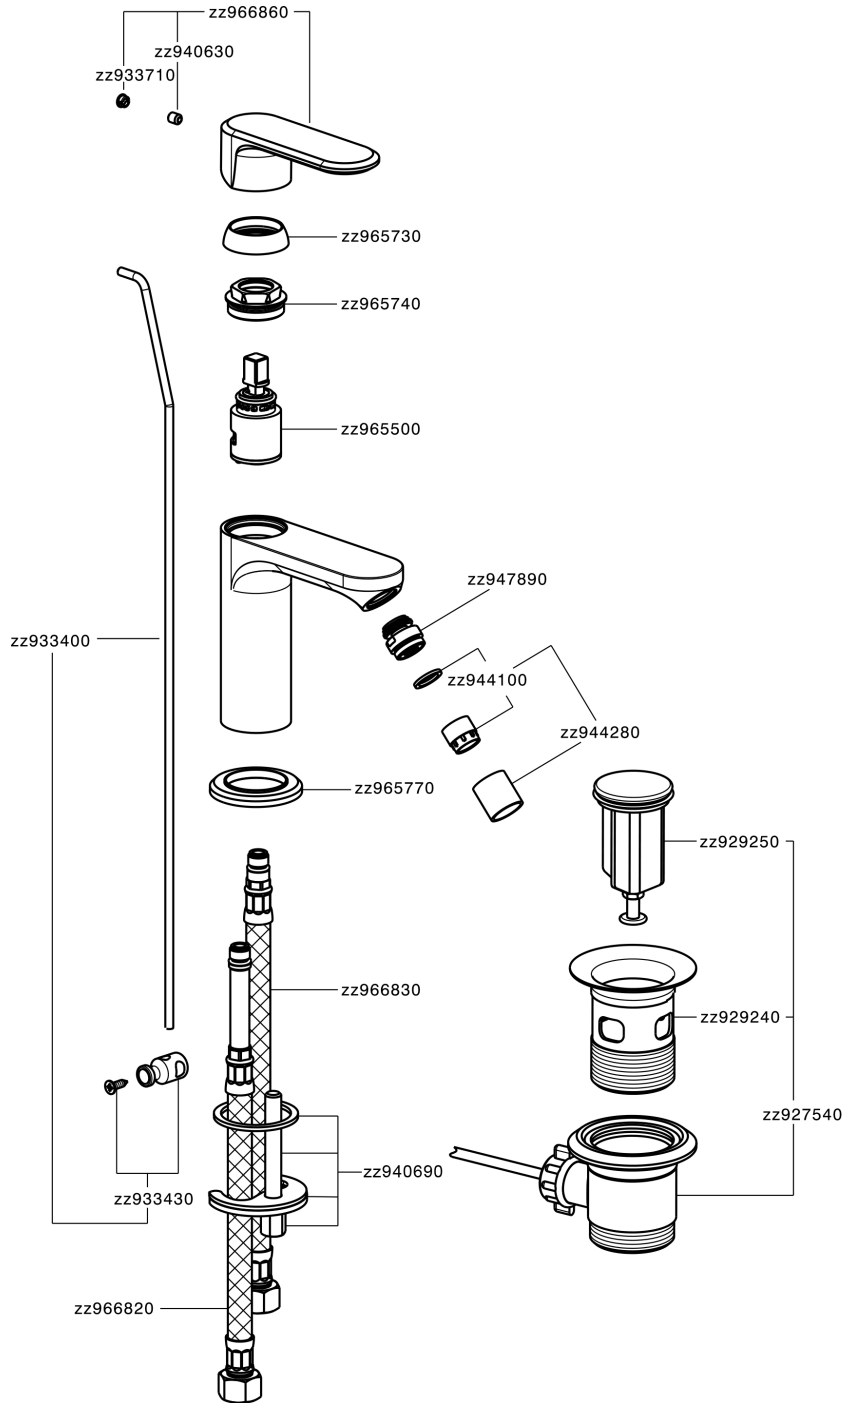

Miscelatore monocomando bidet LEVITY_LY000550

LY000550

<https://huberitalia.com/miscelatore-monocomando-bidet-levity-ly000550>

2024-11-21