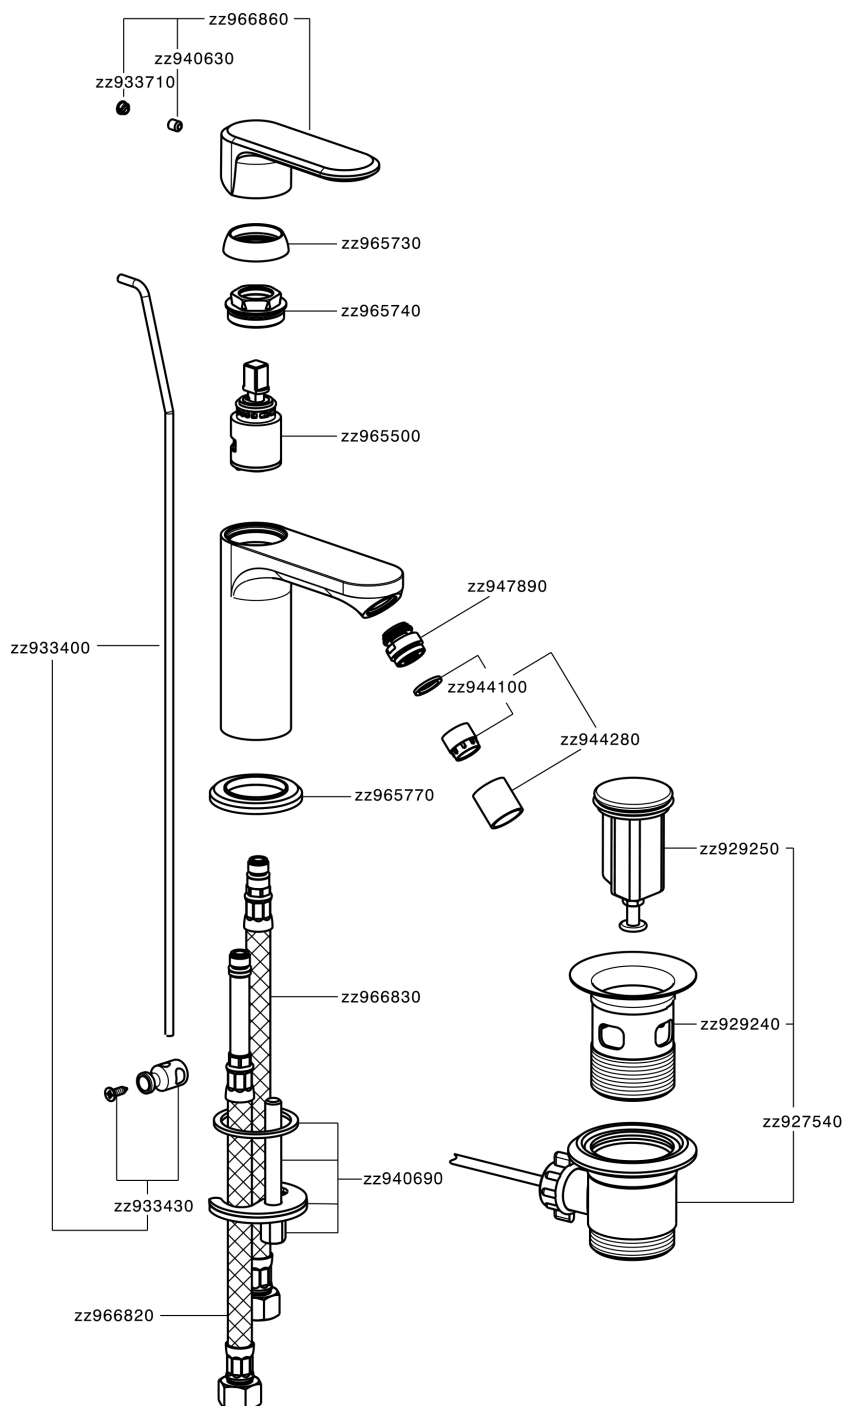

Miscelatore monocomando bidet LEVITY_LY000550

LY000550

<https://huberitalia.com/miscelatore-monocomando-bidet-levity-ly000550>

2024-11-21