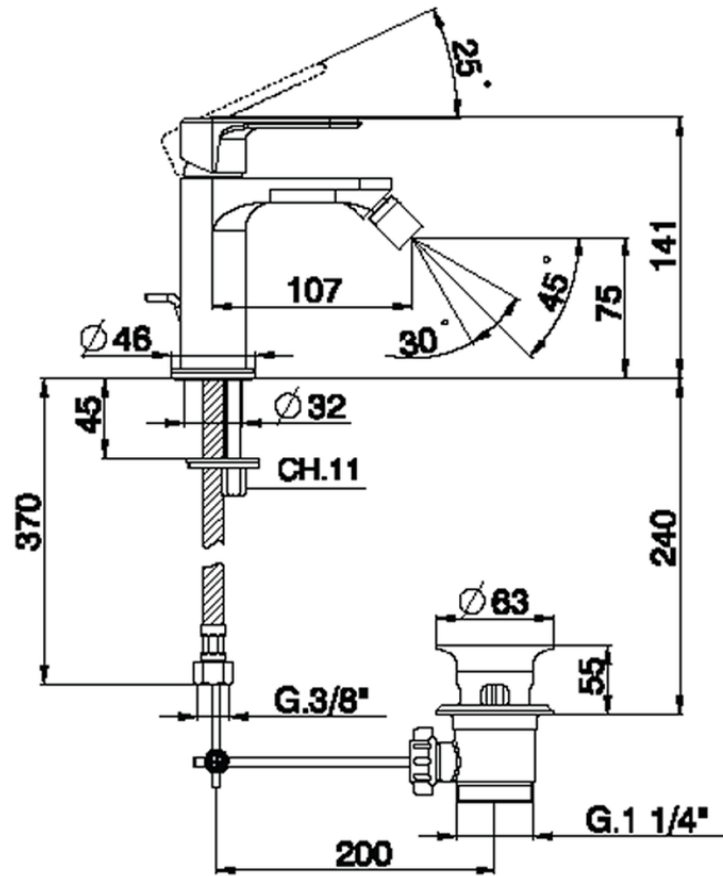

Miscelatore monocomando bidet LEVITY_LY000550

LY000550

<https://huberitalia.com/miscelatore-monocomando-bidet-levity-ly000550>

2024-11-21