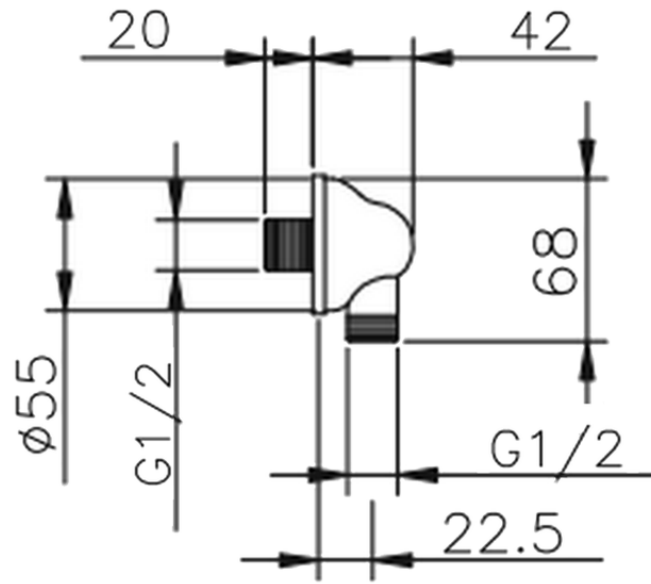

Presad'acqua SHOWER_67.02H.

67.02H.

<https://huberitalia.com/presa-dacqua-shower-67-02h>

2024-11-24