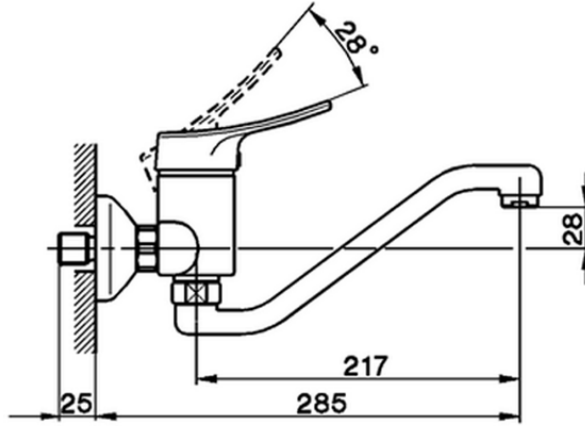

Miscelatore monocomando lavello a parete KITCHEN_FU700430

FU700430

<https://huberitalia.com/miscelatore-monocomando-lavello-a-parete-kitchen-fu700430>

2024-11-21