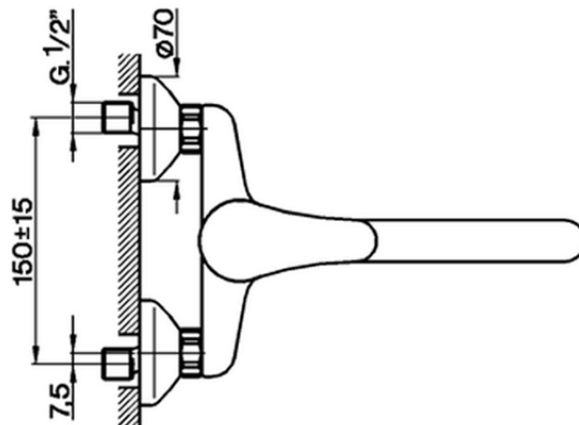

Miscelatore monocomando lavello a parete KITCHEN_FU700430

FU700430

<https://huberitalia.com/miscelatore-monocomando-lavello-a-parete-kitchen-fu700430>

2024-11-21