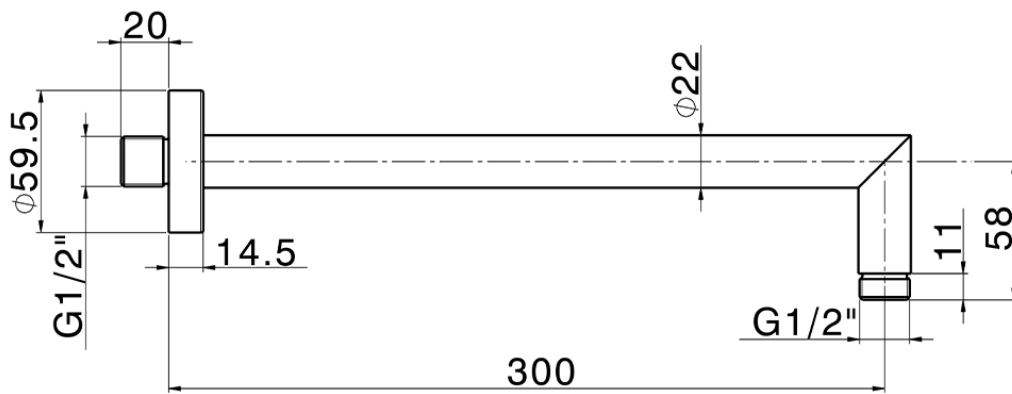

Braccio doccia SHOWER_SS013390

SS013390

<https://huberitalia.com/braccio-doccia-shower-ss013390>

2024-12-04