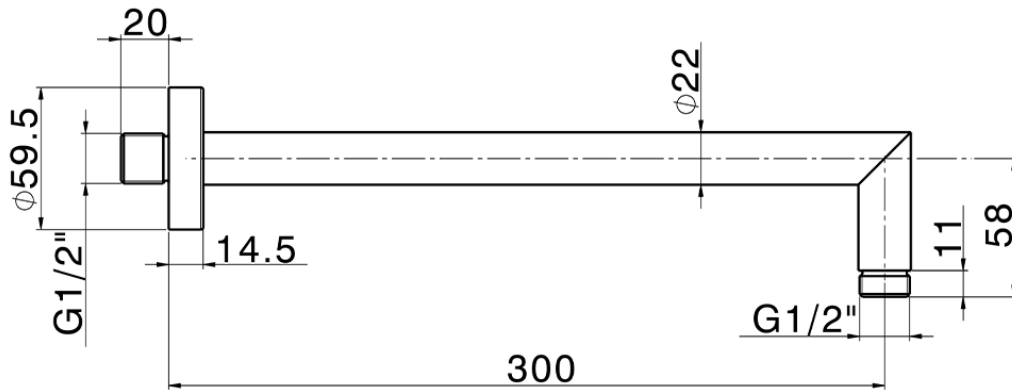

Braccio doccia SHOWER_SS013390

SS013390

<https://www.huberitalia.com/braccio-doccia-shower-ss013390>

2024-12-22