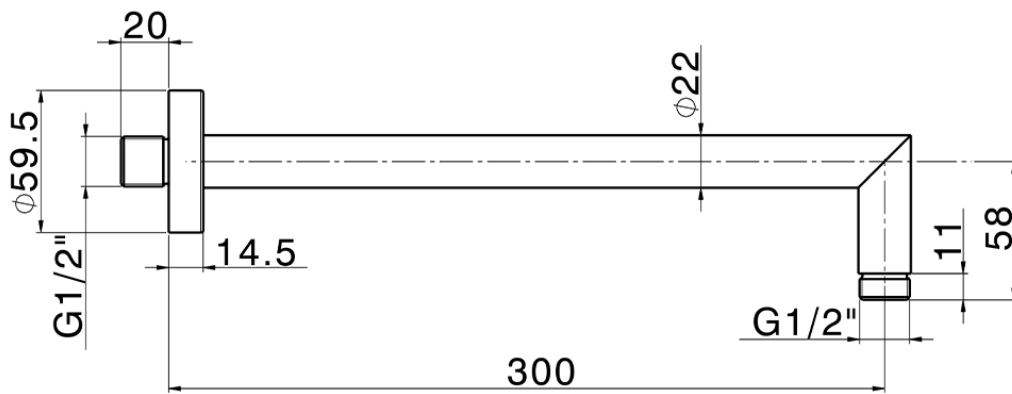

Braccio doccia SHOWER_SS013390

SS013390

<https://www.huberitalia.com/braccio-doccia-shower-ss013390>

2024-12-22