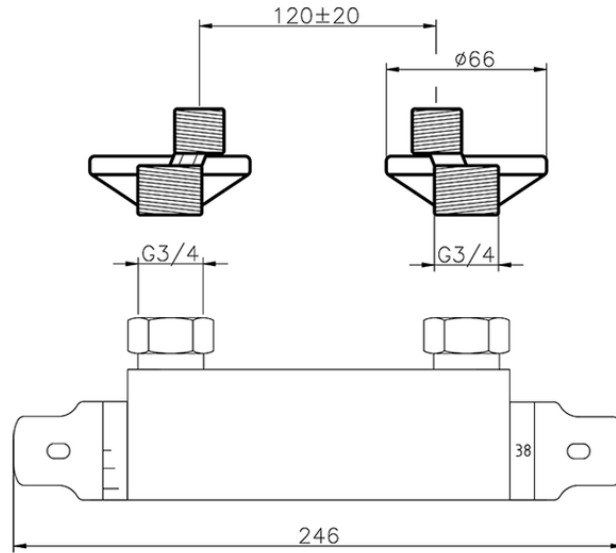

Miscelatore termostatico doccia CLINIC&TECHNICAL_109P.01H.

109P.01H.

<https://huberitalia.com/miscelatore-termostatico-doccia-clinictechnical-109p-01h>

2024-12-04