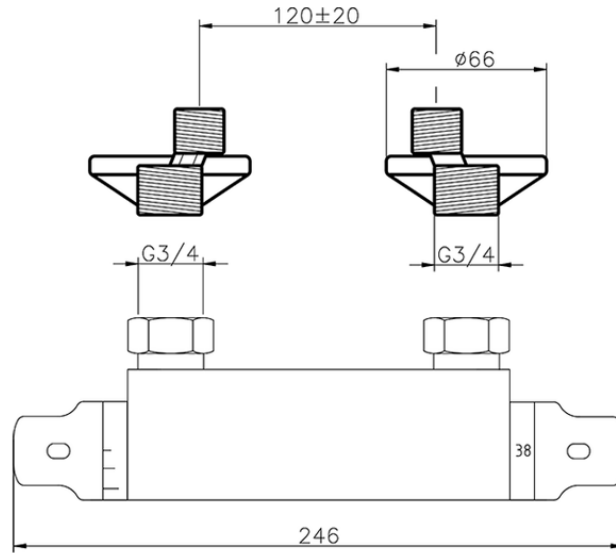

## Miscelatore termostatico doccia CLINIC&TECHNICAL\_109P.01H.

109P.01H.

<https://www.huberitalia.com/miscelatore-termostatico-doccia-clinictechnical-109p-01h>

2025-01-21