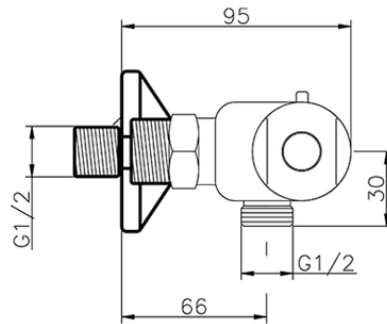

Miscelatore termostatico doccia CLINIC&TECHNICAL_109P.01H.

109P.01H.

<https://huberitalia.com/miscelatore-termostatico-doccia-clinictechnical-109p-01h>

2024-12-04