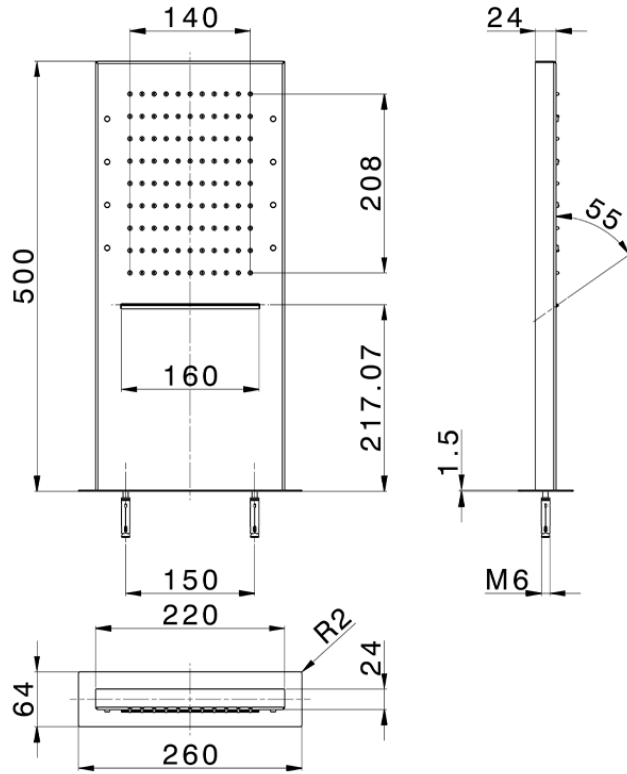

Soffione rettangolare a parete ZEN_ZS1C0405

ZS1C0405

<https://www.huberitalia.com/soffione-rettangolare-a-parete-zen-zs1c0405>

2024-12-22