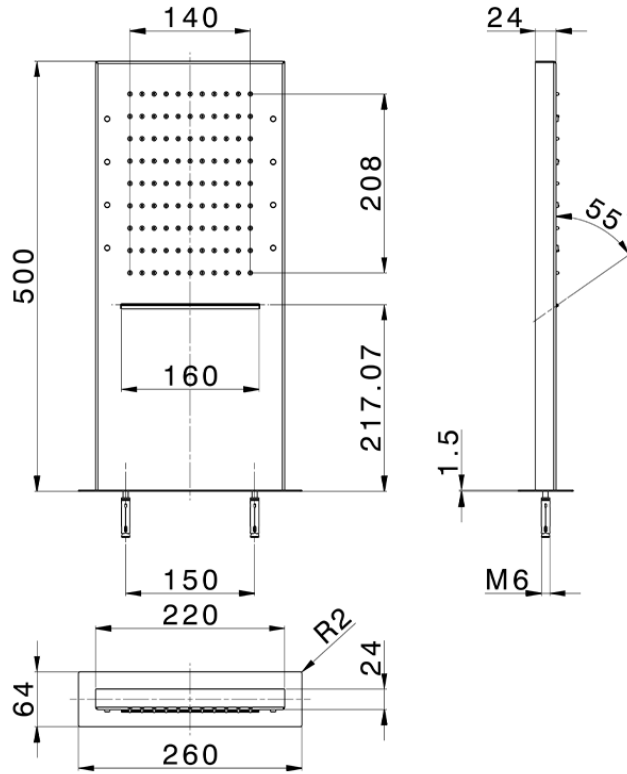

Soffione rettangolare a parete ZEN\_ZS1C0405

ZS1C0405

<https://www.huberitalia.com/soffione-rettangolare-a-parete-zen-zs1c0405>

2024-12-22