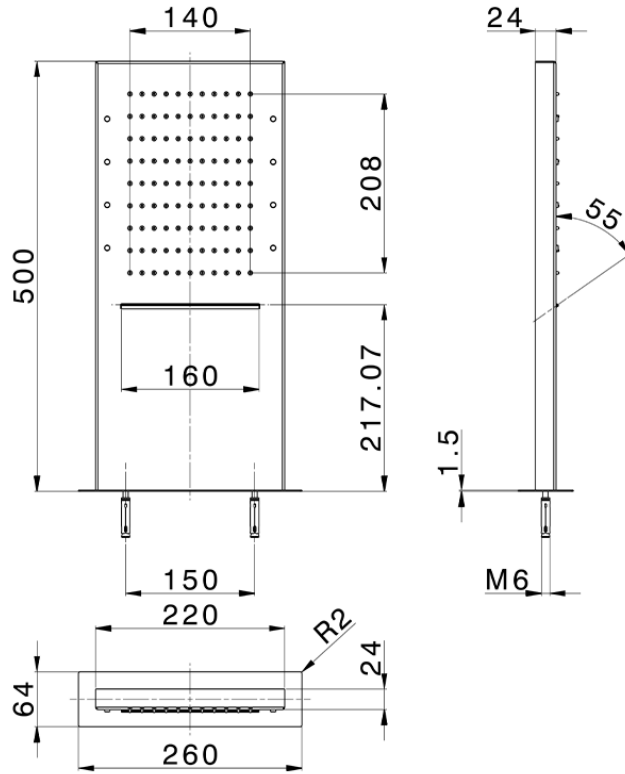

Soffione rettangolare a parete ZEN_ZS1C0405

ZS1C0405

<https://www.huberitalia.com/soffione-rettangolare-a-parete-zen-zs1c0405>

2024-12-22