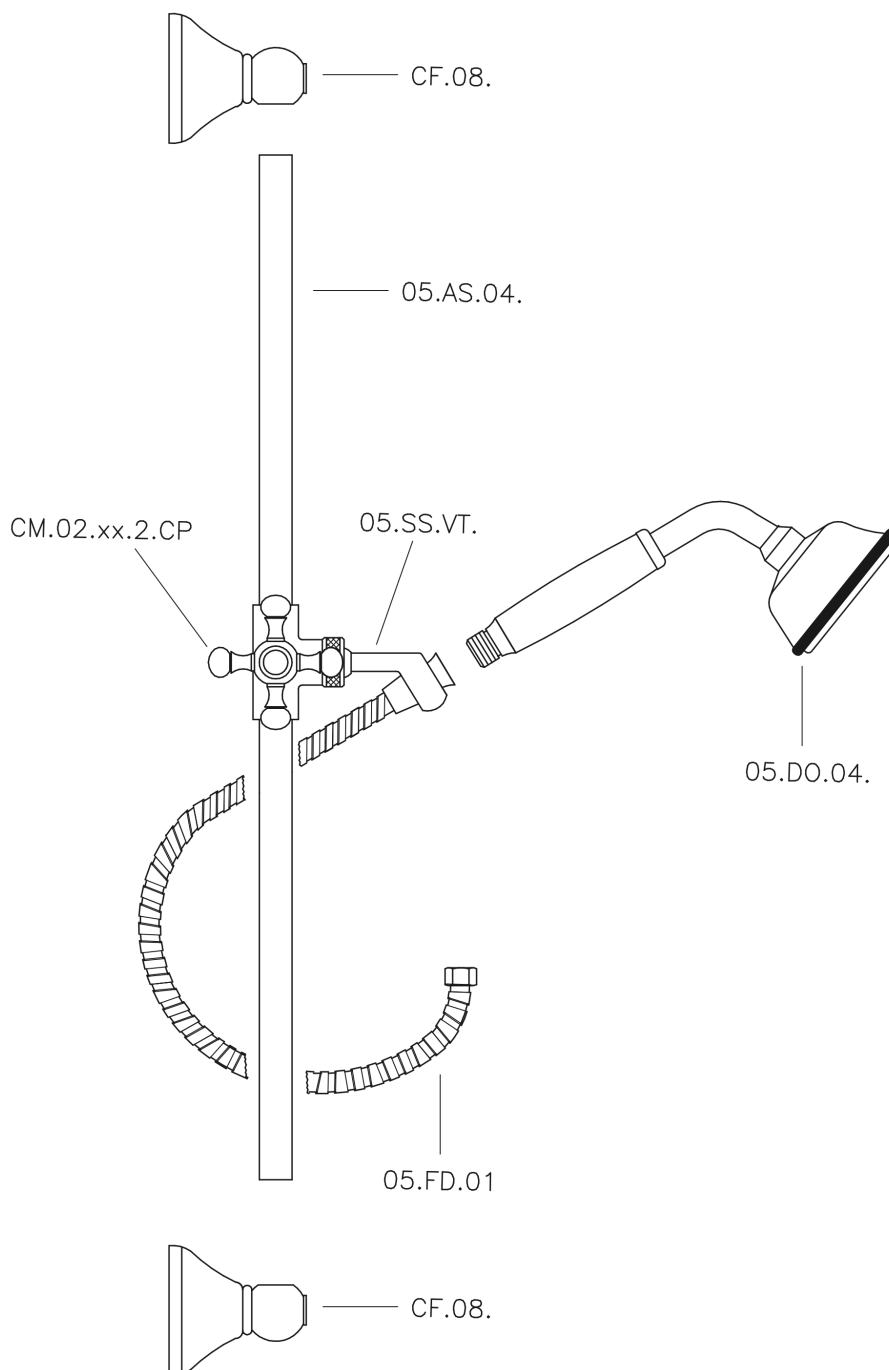

## Completo doccia saliscendi Victorian SHOWER\_62.03H.

62.03H.

<https://www.huberitalia.com/completo-doccia-saliscendi-victorian-shower-62-03h>

2025-01-05