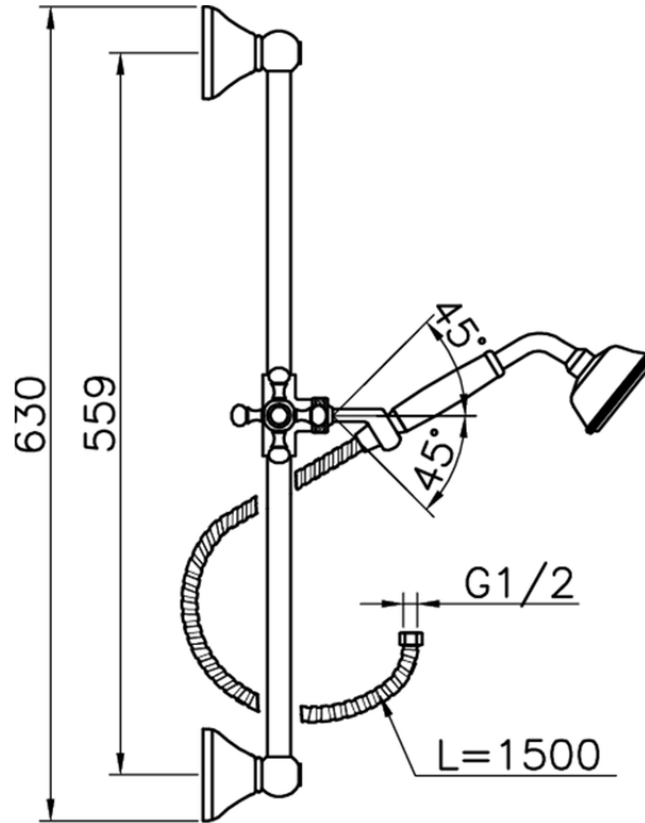

Completo doccia saliscendi Victorian SHOWER_62.03H.

62.03H.

<https://www.huberitalia.com/completo-doccia-saliscendi-victorian-shower-62-03h>

2025-01-05