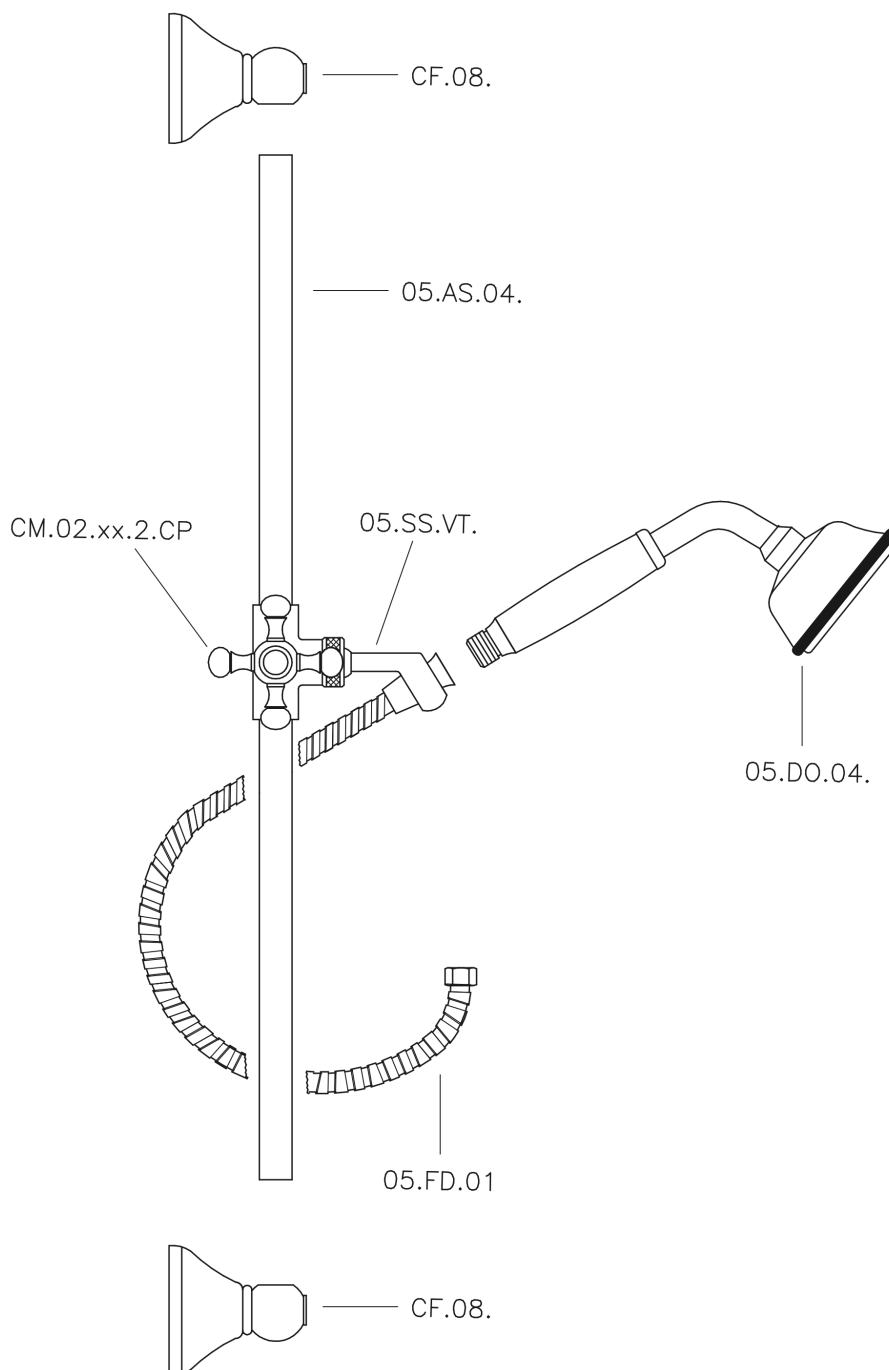

Completo doccia saliscendi Victorian SHOWER_62.03H.

62.03H.

<https://www.huberitalia.com/completo-doccia-saliscendi-victorian-shower-62-03h>

2025-01-05