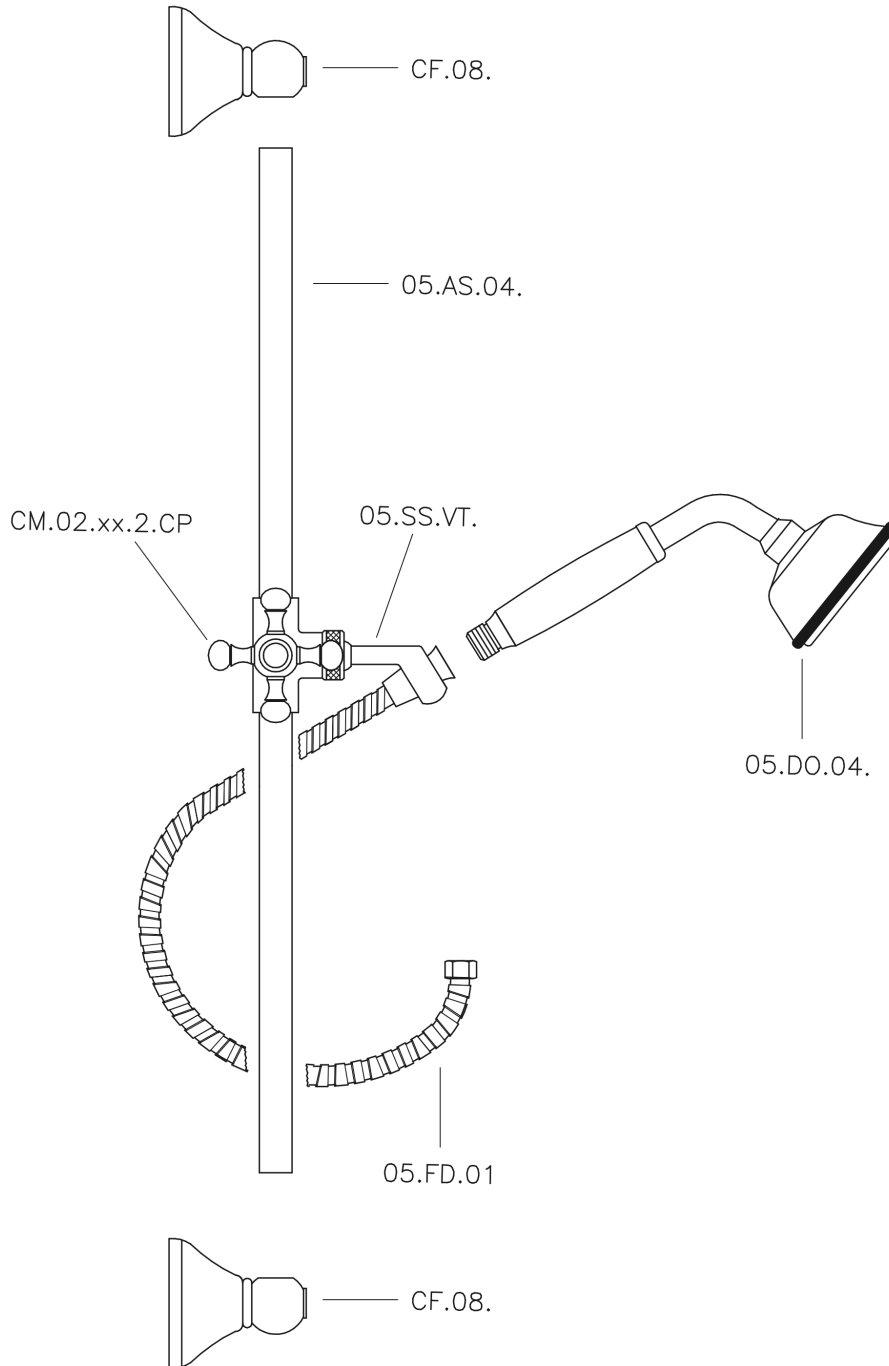

## Completo doccia saliscendi Victorian SHOWER\_62.03H.

62.03H.

<https://huberitalia.com/completo-doccia-saliscendi-victorian-shower-62-03h>

2024-12-04