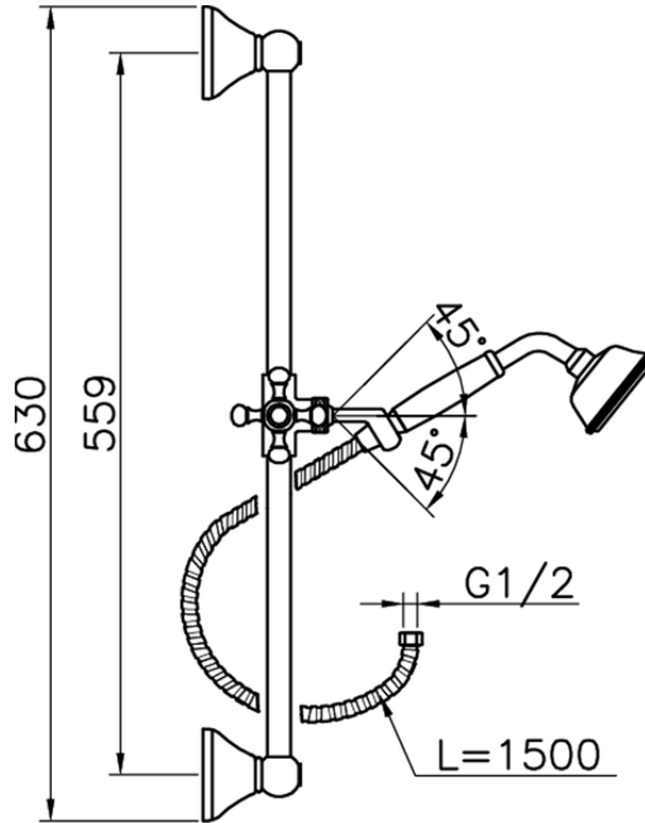

Completo doccia saliscendi Victorian SHOWER_62.03H.

62.03H.

<https://huberitalia.com/completo-doccia-saliscendi-victorian-shower-62-03h>

2024-12-04