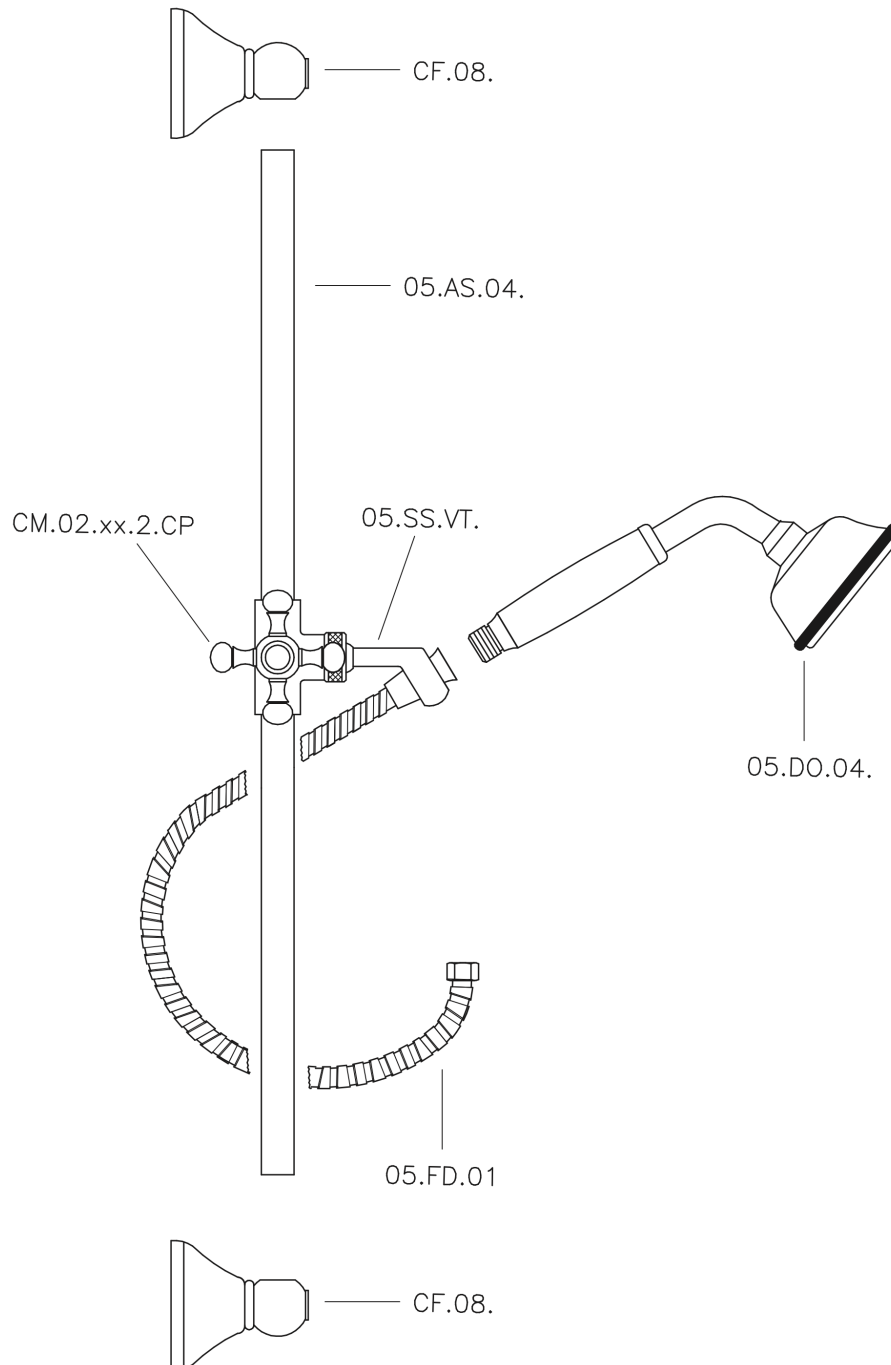

Completo doccia saliscendi Victorian SHOWER_62.03H.

62.03H.

<https://www.huberitalia.com/completo-doccia-saliscendi-victorian-shower-62-03h>

2025-01-05