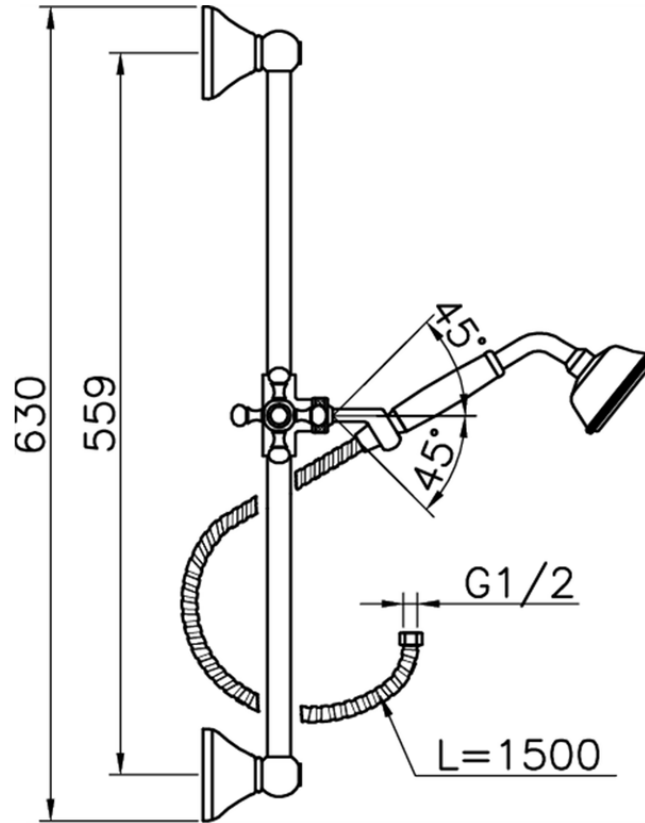

## Completo doccia saliscendi Victorian SHOWER\_62.03H.

62.03H.

<https://www.huberitalia.com/completo-doccia-saliscendi-victorian-shower-62-03h>

2025-01-05