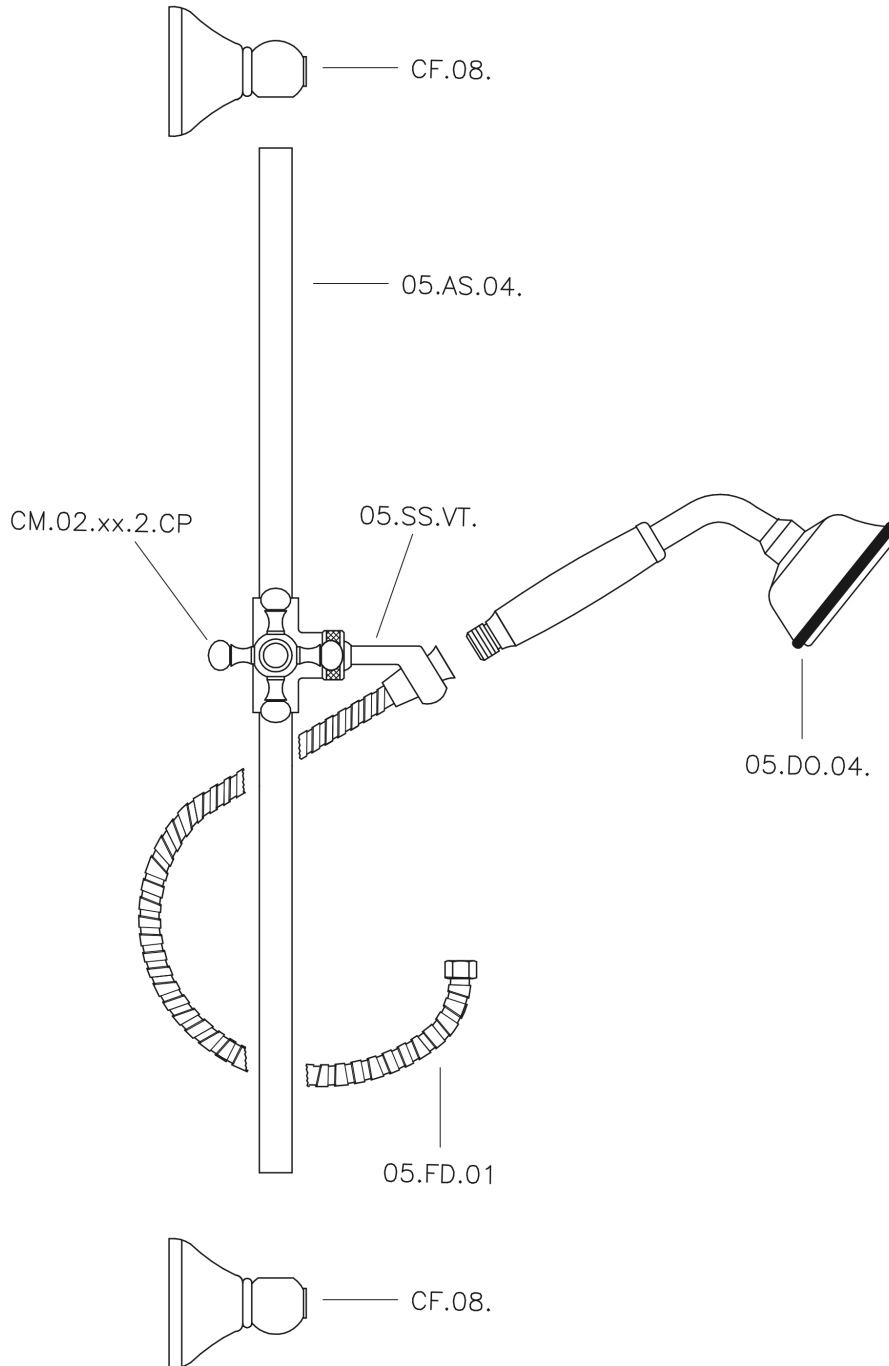

Completo doccia saliscendi Victorian SHOWER_62.03H.

62.03H.

<https://huberitalia.com/completo-doccia-saliscendi-victorian-shower-62-03h>

2024-12-04