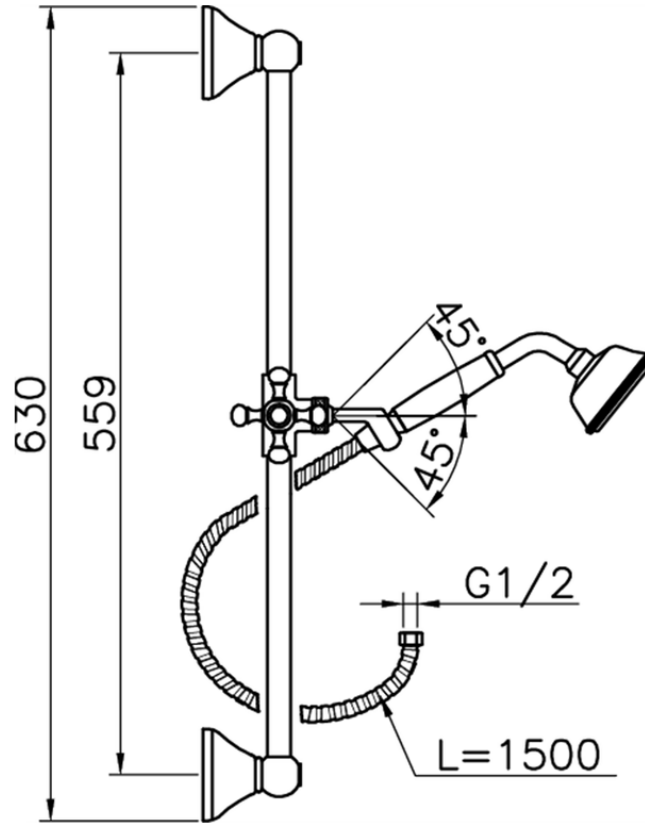

## Completo doccia saliscendi Victorian SHOWER\_62.03H.

62.03H.

<https://huberitalia.com/completo-doccia-saliscendi-victorian-shower-62-03h>

2024-12-04