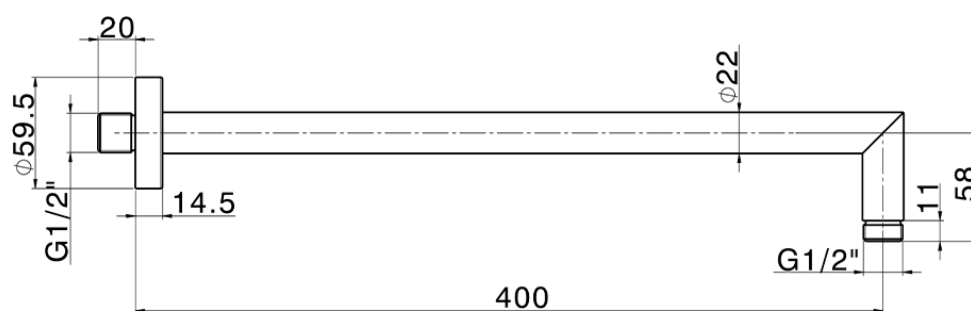

Braccio doccia SHOWER_SS013370

SS013370

<https://www.huberitalia.com/braccio-doccia-shower-ss013370>

2024-12-22