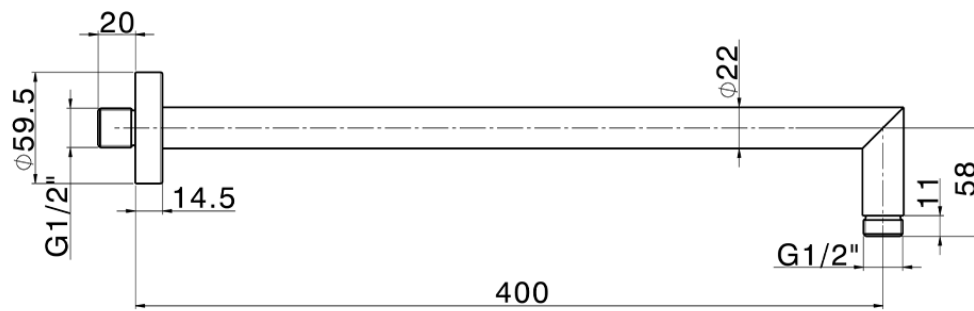

Braccio doccia SHOWER_SS013370

SS013370

<https://www.huberitalia.com/braccio-doccia-shower-ss013370>

2025-01-21