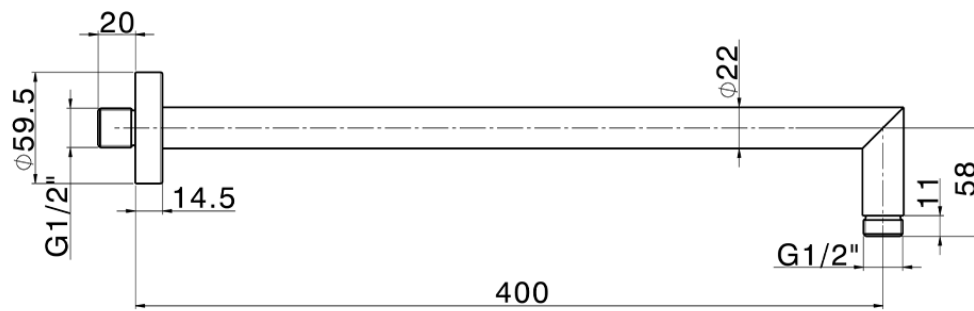

Braccio doccia SHOWER_SS013370

SS013370

<https://www.huberitalia.com/braccio-doccia-shower-ss013370>

2024-12-22