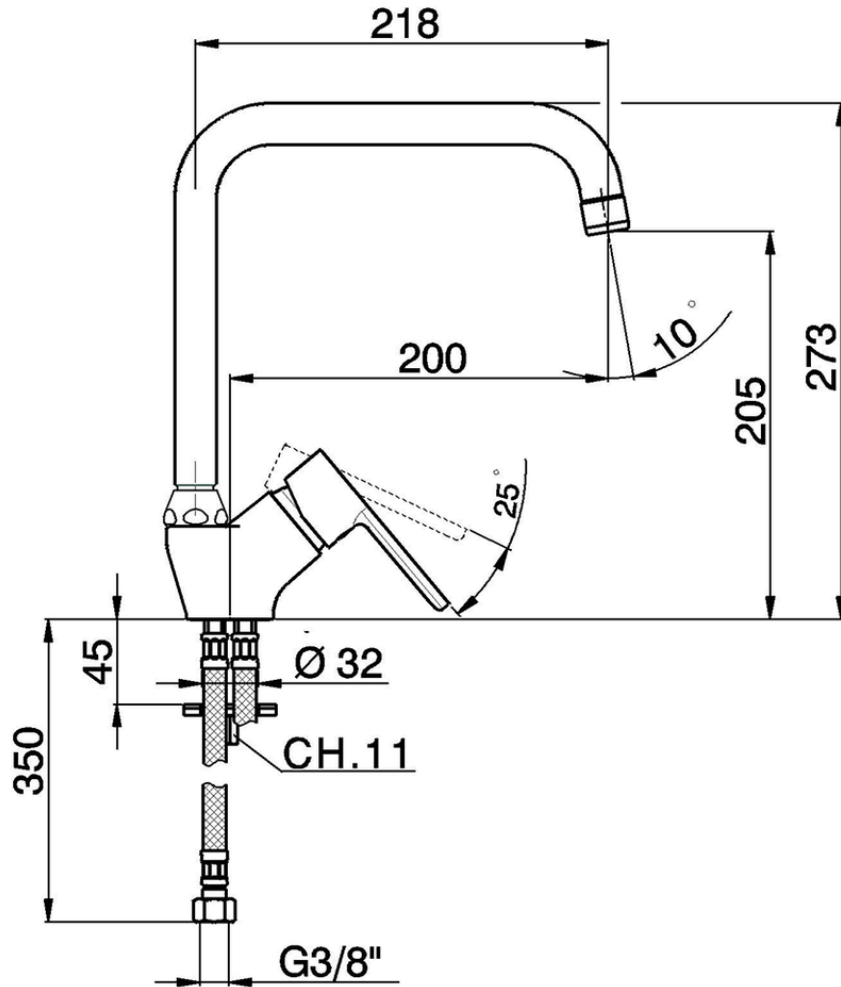

Miscelatore monocomando lavello KITCHEN_H2002520

H2002520

<https://www.huberitalia.com/miscelatore-monocomando-lavello-kitchen-h2002520>

2024-12-27