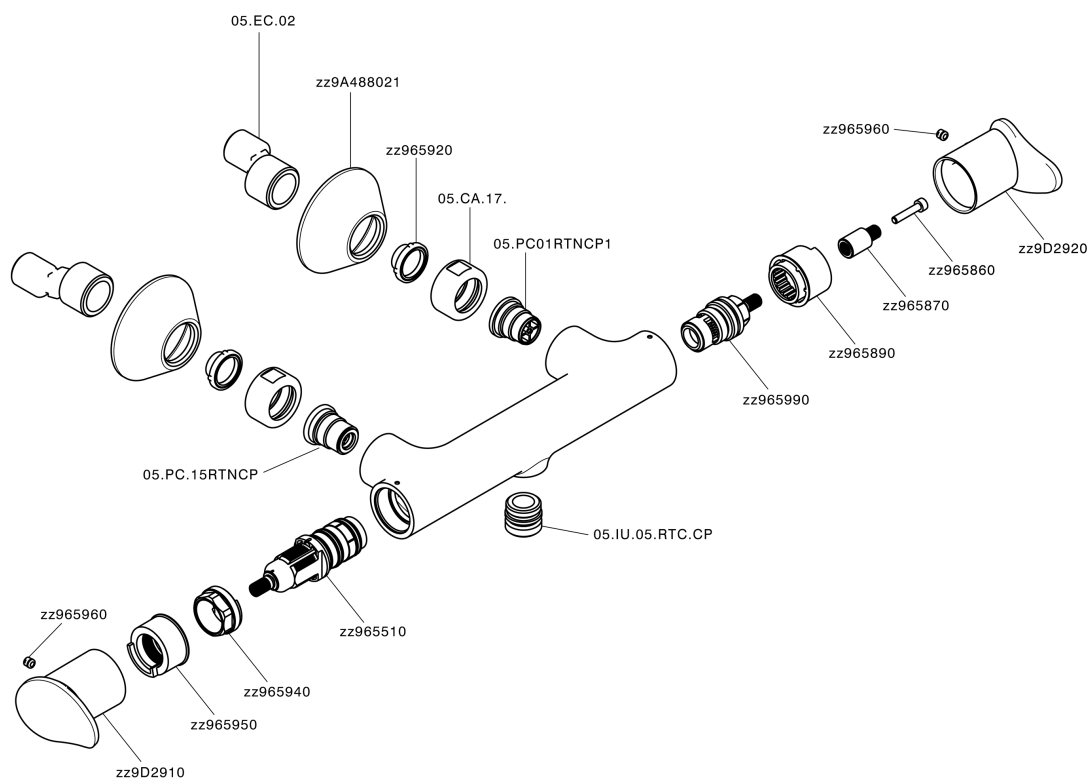

Miscelatore termostatico doccia HARLOCK_HCT01010

HCT01010

<https://www.huberitalia.com/miscelatore-termostatico-doccia-harlock-hct01010>

2025-04-25