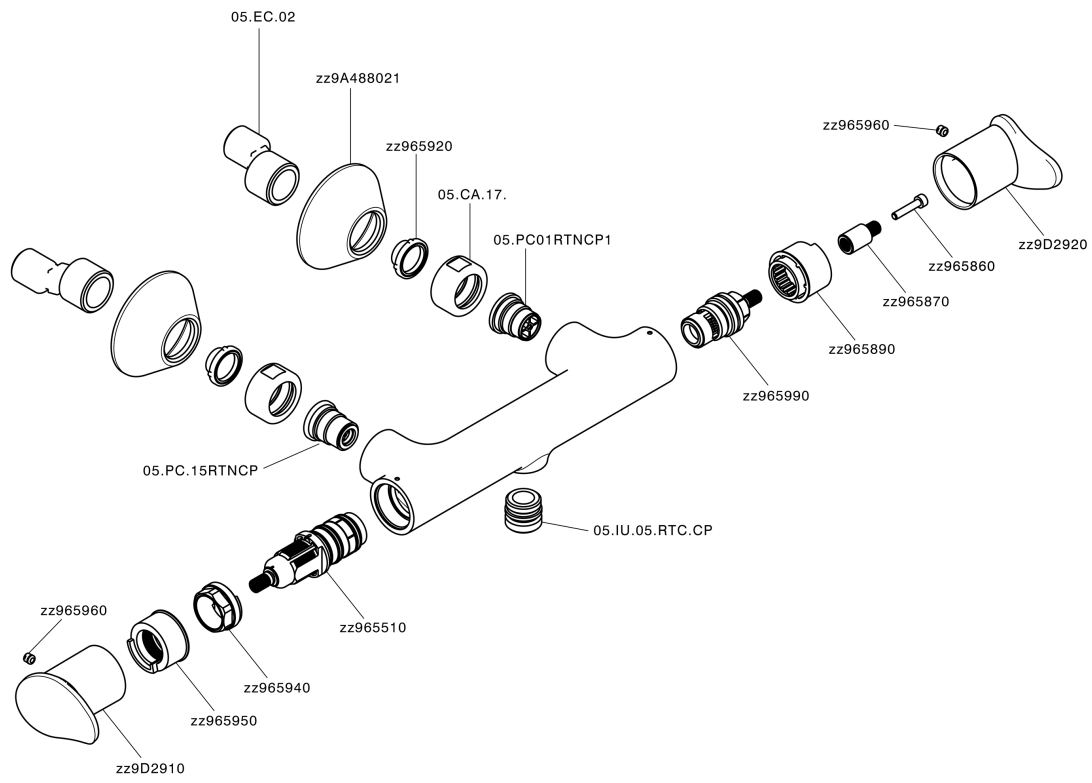

Miscelatore termostatico doccia HARLOCK_HCT01010

HCT01010

<https://www.huberitalia.com/miscelatore-termostatico-doccia-harlock-hct01010>

2025-04-25