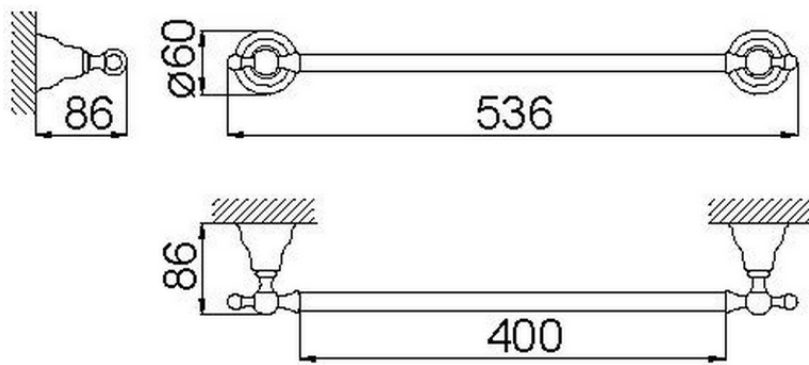

Porta salviette 40 cm CROISSETTE_4012.01H.

4012.01H.

<https://huberitalia.com/porta-salviette-40-cm-croisette-4012-01h>

2024-11-21