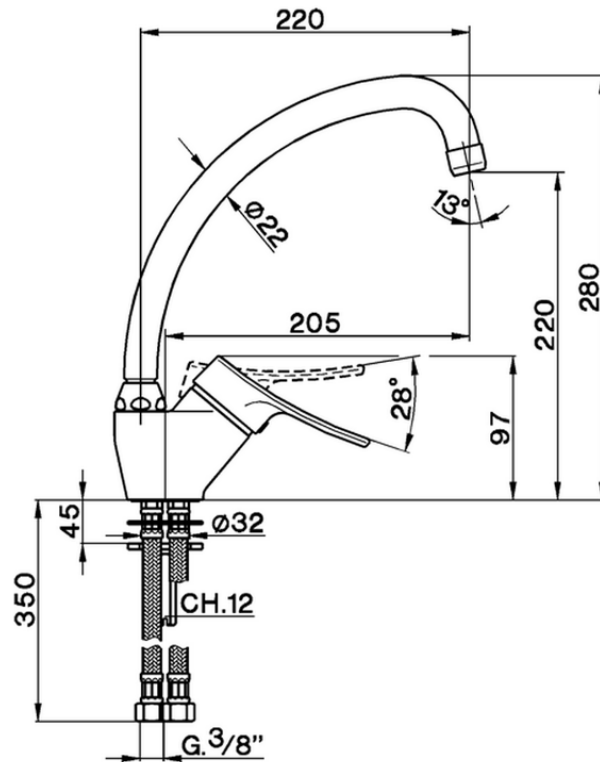

Miscelatore monocomando lavello KITCHEN_FU700520

FU700520

<https://www.huberitalia.com/miscelatore-monocomando-lavello-kitchen-fu700520>

2024-12-21