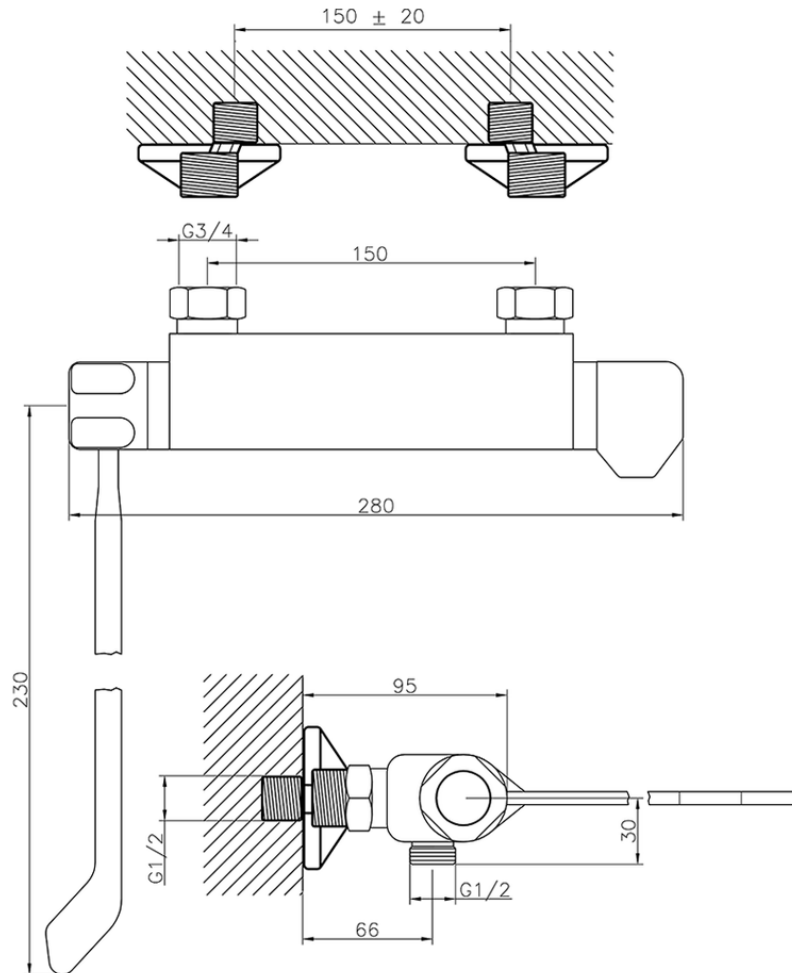

Miscelatore termostatico doccia CLINIC&TECHNICAL_CLT01020

CLT01020

<https://www.huberitalia.com/miscelatore-termostatico-doccia-clinicttechnical-clt01020>

2024-12-22