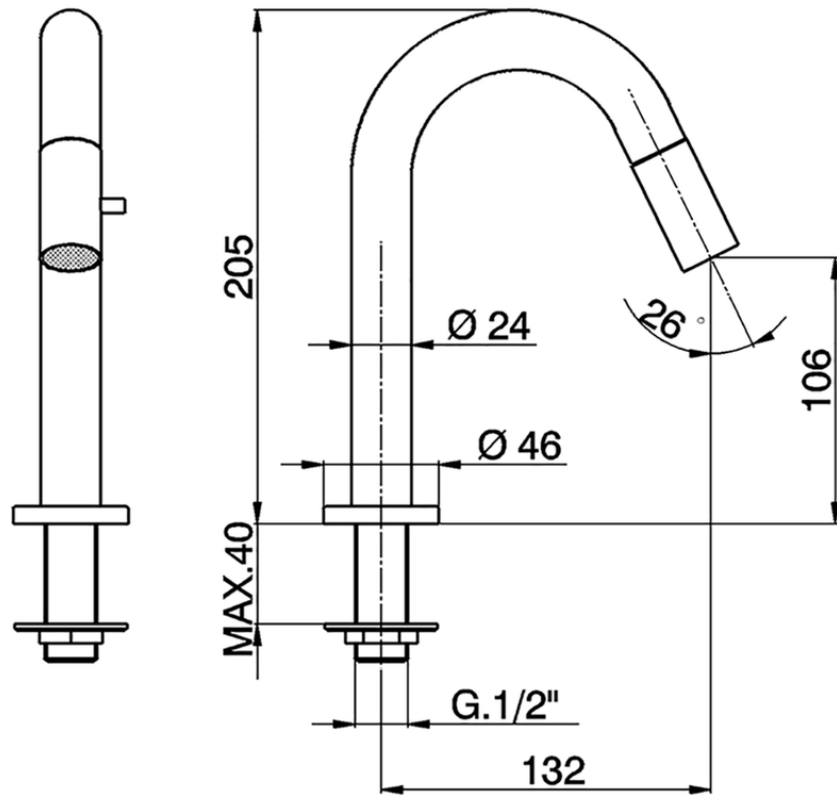

Rubinetto monoacqua CHRONOS_CR000910

CR000910

<https://www.huberitalia.com/rubinetto-monoacqua-chronos-cr000910>

2025-02-22