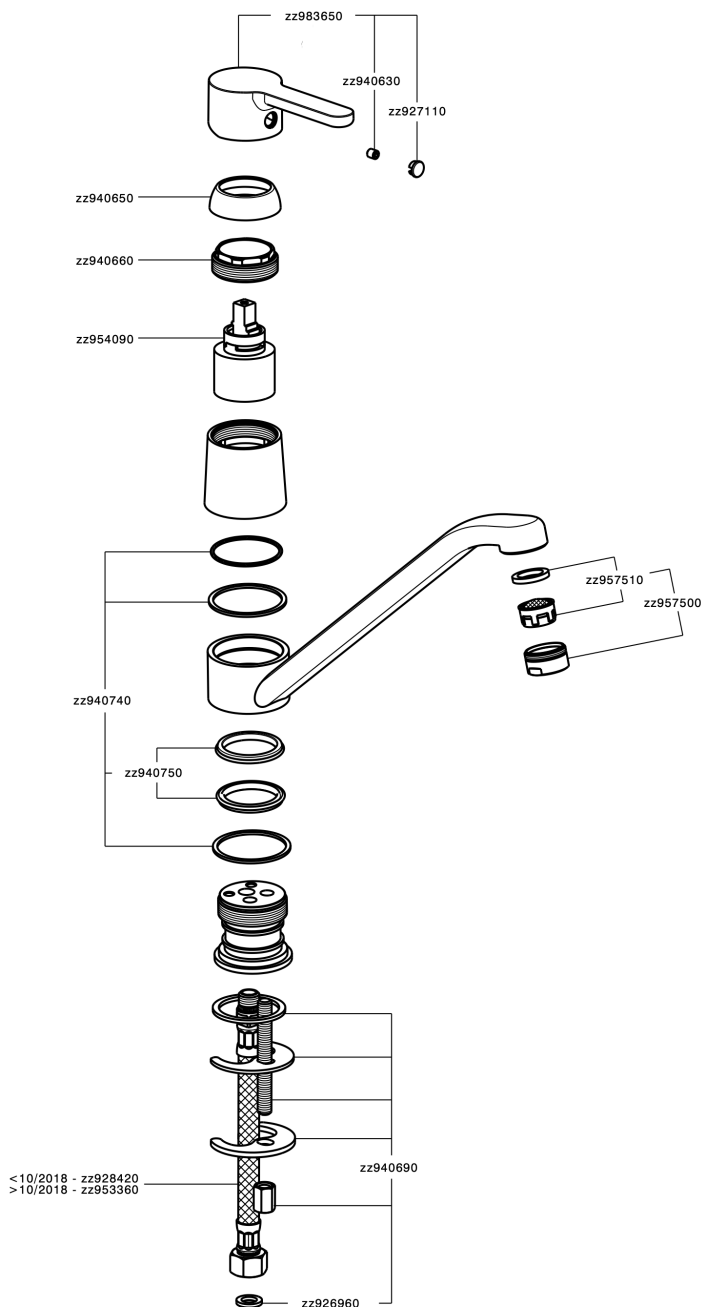

## Miscelatore monocomando lavello KITCHEN\_H2000580

H2000580

<https://huberitalia.com/miscelatore-monocomando-lavello-kitchen-h2000580>

2024-11-21