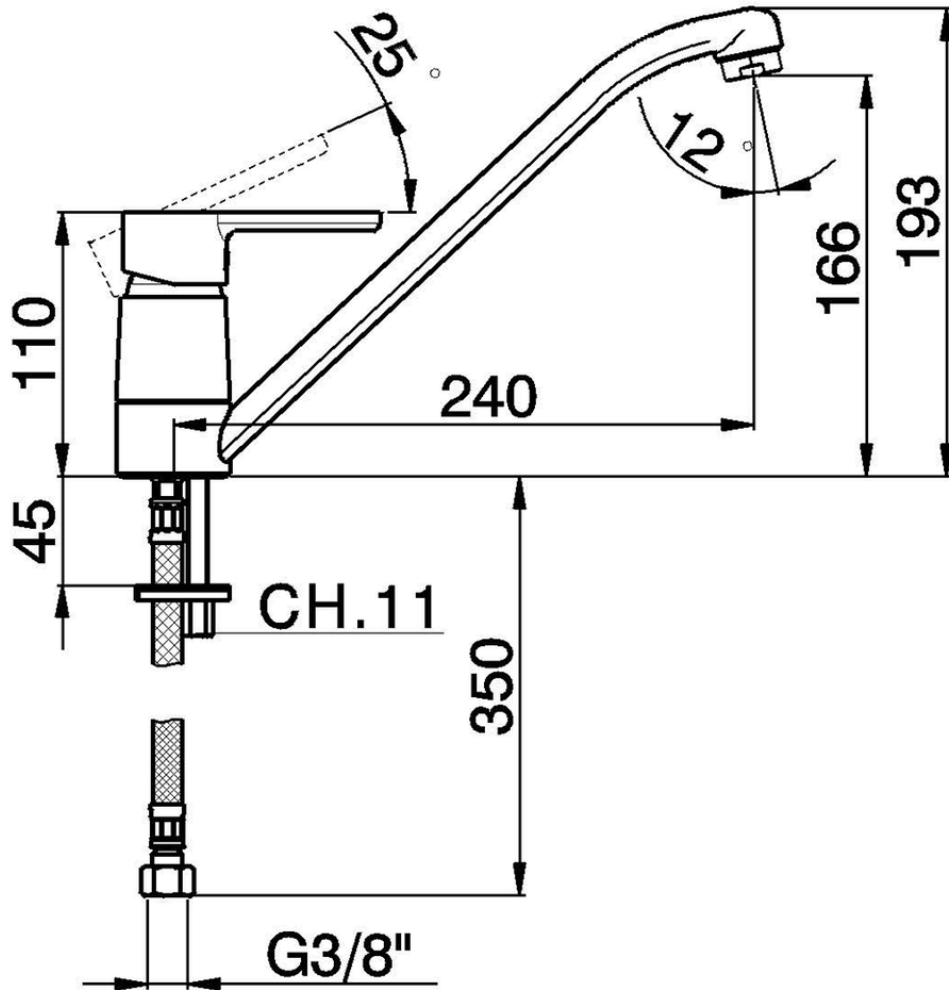

Miscelatore monocomando lavello KITCHEN_H2000580

H2000580

<https://huberitalia.com/miscelatore-monocomando-lavello-kitchen-h2000580>

2024-11-21