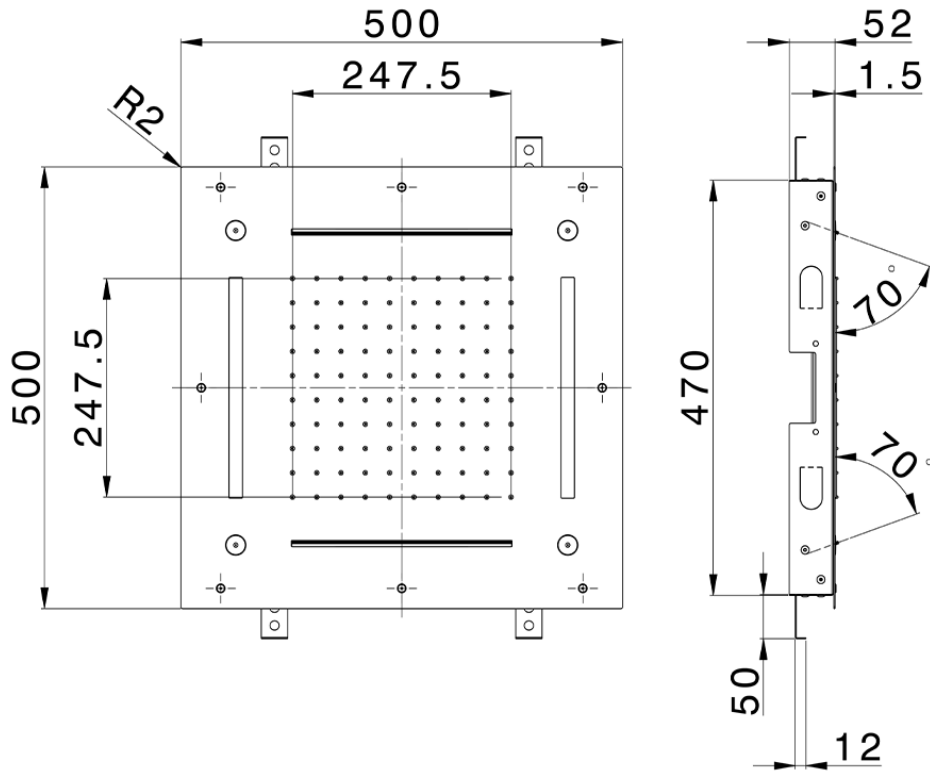

Soffione a soffitto con cromoterapia 500x500 mm ZEN\_ZS1C0095

ZS1C0095

<https://huberitalia.com/soffione-a-soffitto-con-cromoterapia-500x500-mm-zen-zs1c0095>

2024-11-21