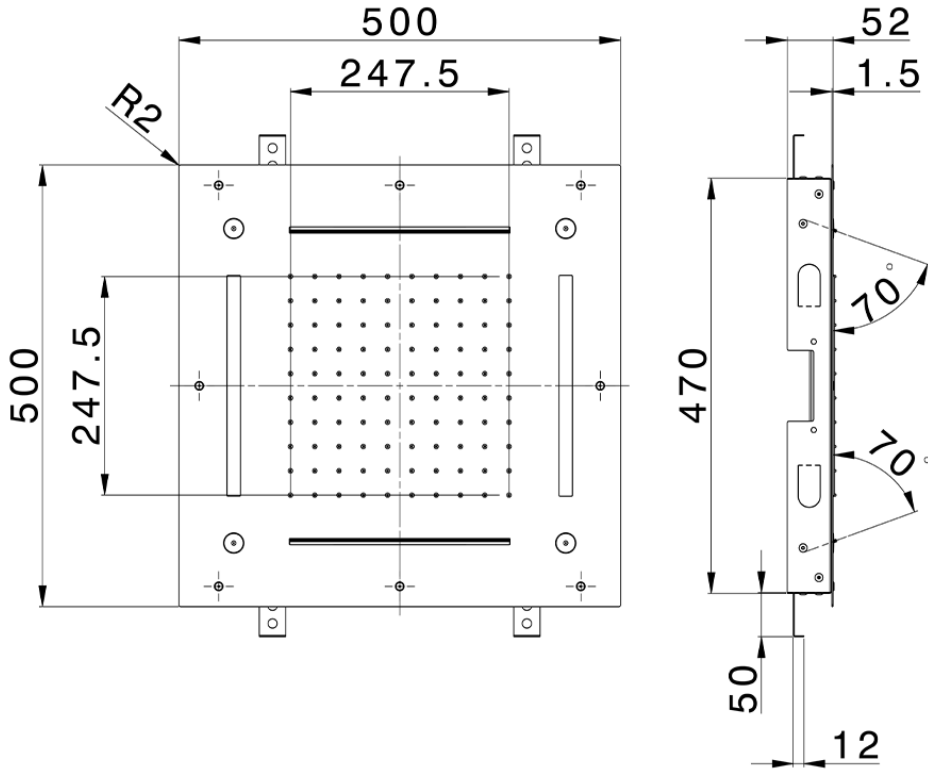

## Soffione a soffitto con cromoterapia 500x500 mm ZEN\_ZS1C0095

ZS1C0095

<https://huberitalia.com/soffione-a-soffitto-con-cromoterapia-500x500-mm-zen-zs1c0095>

2024-11-23