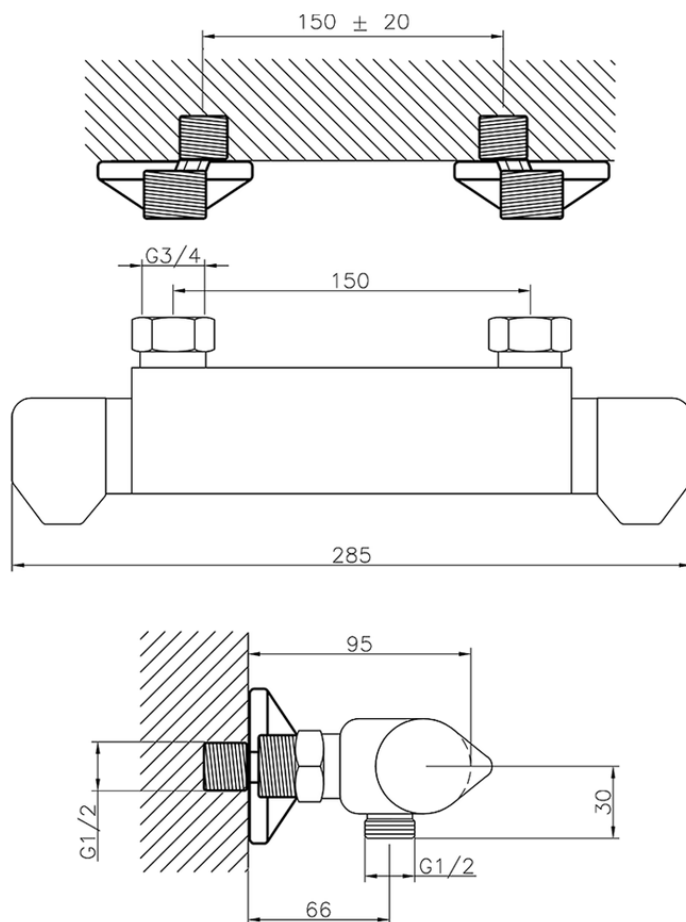

Miscelatore termostatico doccia CLINIC&TECHNICAL_CLT01010

CLT01010

<https://huberitalia.com/miscelatore-termostatico-doccia-clinicttechnical-clt01010>

2024-11-23