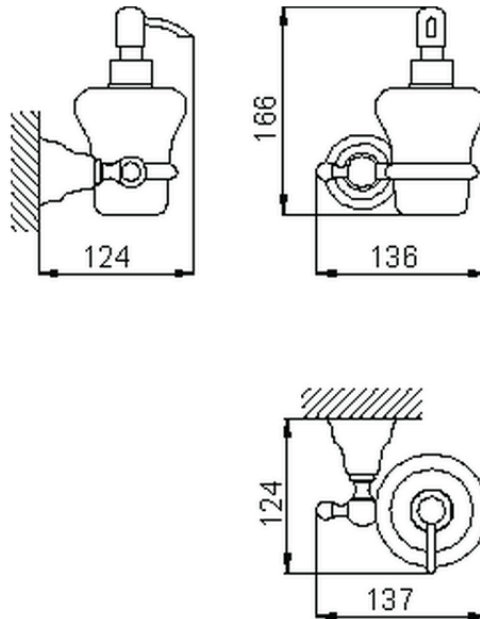

Porta sapone liquido CROISSETTE_4024.01H.

4024.01H.

<https://huberitalia.com/porta-sapone-liquido-croisette-4024-01h>

2024-11-24