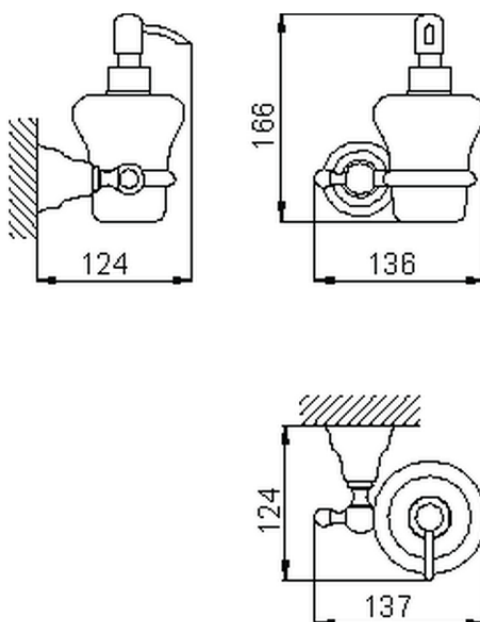

## Porta sapone liquido CROISETTE\_4024.01H.

4024.01H.

<https://huberitalia.com/porta-sapone-liquido-croisette-4024-01h>

2024-11-21